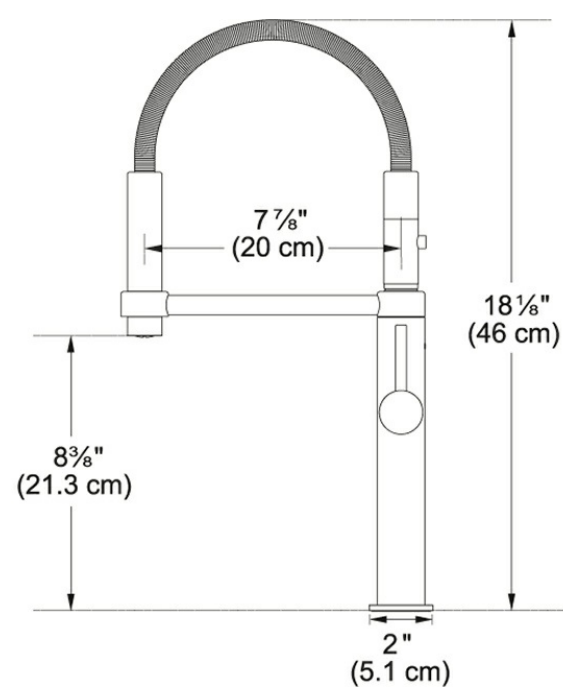

Product Picture

Technical Drawing

Product Information

Version	Pull-Down
Spray Type	Full and Needle Spray
Faucet Operation	Side Lever
Flow Rate	1.75 gpm
Cartridge	28mm Ceramic Cartridge
Where to buy	Showroom