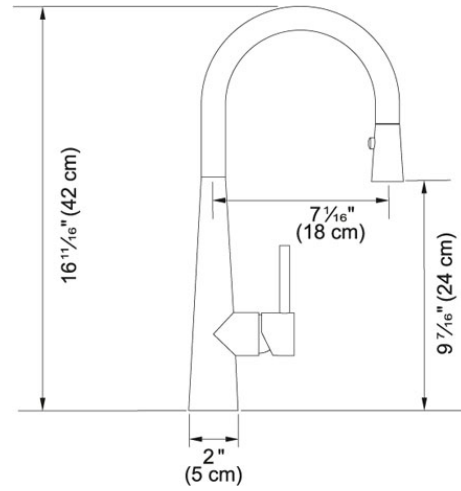

Steel FFP3450 Stainless Steel | 115.0355.506

FAMILY : **Faucets** | SERIE : **Steel** | MODEL : **FFP3450** | FINISH : **Stainless Steel** | INSTALLATION TYPE : **Single Hole Installation** | STYLE : **Contemporary**

TECHNICAL DATA

Version	Pull-down faucet
Flow Rate	1.75 gpm
Spray Type	Full and Needle Spray
Cartridge	Ceramic Cartridge
Faucet Operation	Side Lever
Countertop hole diameter	1 3/8"
Spout Swivel Range	360 °
Where to buy	Showroom
Where to buy	Showroom