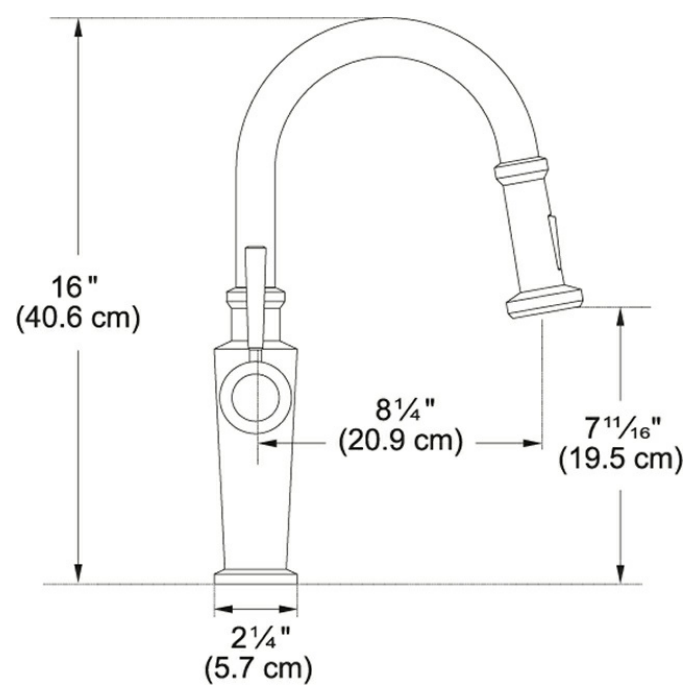

Technical Drawing

Product Information

Version	Bar/Prep
Spray Type	Full and Needle Spray
Faucet Operation	Side Lever
Flow Rate	1.75 gpm
Cartridge	28mm Ceramic Cartridge
Where to buy	Showroom

Article Numbers

FUN#	115.0481.414
US Part Number	FFP5220