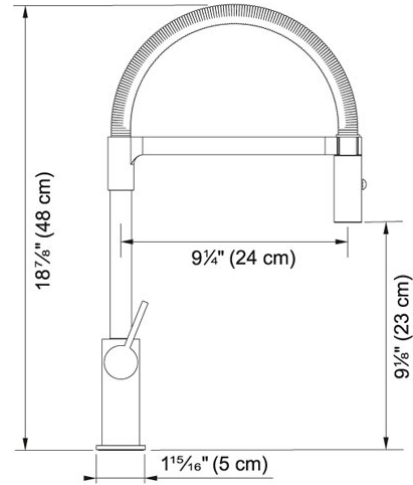

TECHNICAL DATA

Version	Pull-down faucet
Flow Rate	1.75 gpm
Spray Type	Full and Needle Spray
Cartridge	Ceramic Cartridge
Faucet Operation	Side Lever
Countertop hole diameter	1 3/8"
Spout Swivel Range	360 °
Where to buy	Showroom
Where to buy	Showroom