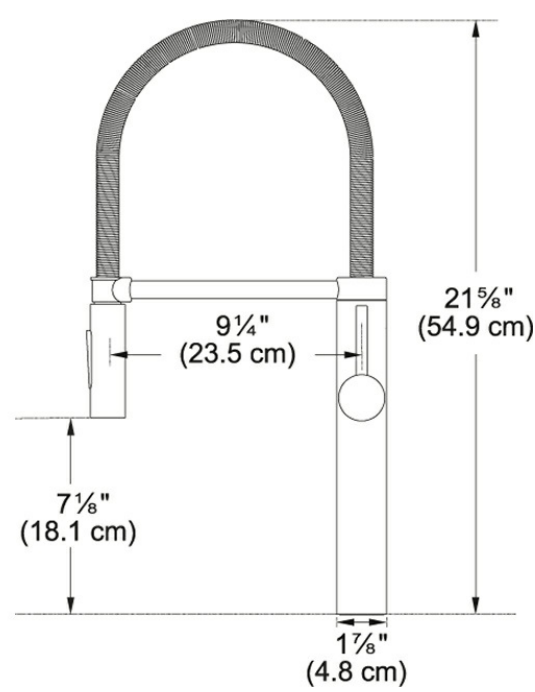

Product Picture

Technical Drawing

Product Information

Version	Pull-Down
Spray Type	Full and Needle Spray
Faucet Operation	Side Lever
Flow Rate	1.75 gpm
Cartridge	35mm Ceramic Cartridge
Where to buy	Showroom