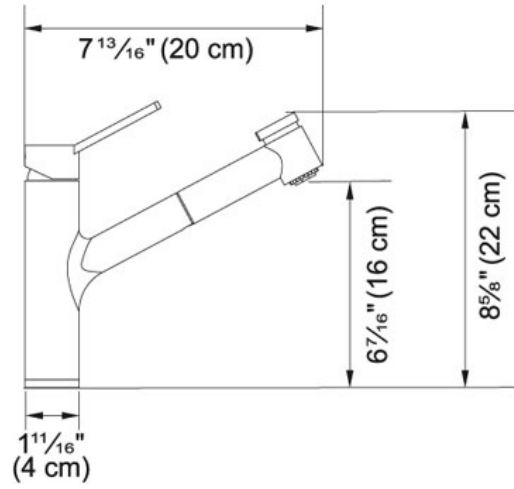

TECHNICAL DATA

Version	Pull-Out Spray
Flow Rate	1.75 gpm
Spray Type	Full and Needle Spray
Cartridge	Ceramic Cartridge
Faucet Operation	Top Lever
Countertop hole diameter	1 3/8"
Spout Swivel Range	150 °
Where to buy	Showroom
Where to buy	Showroom