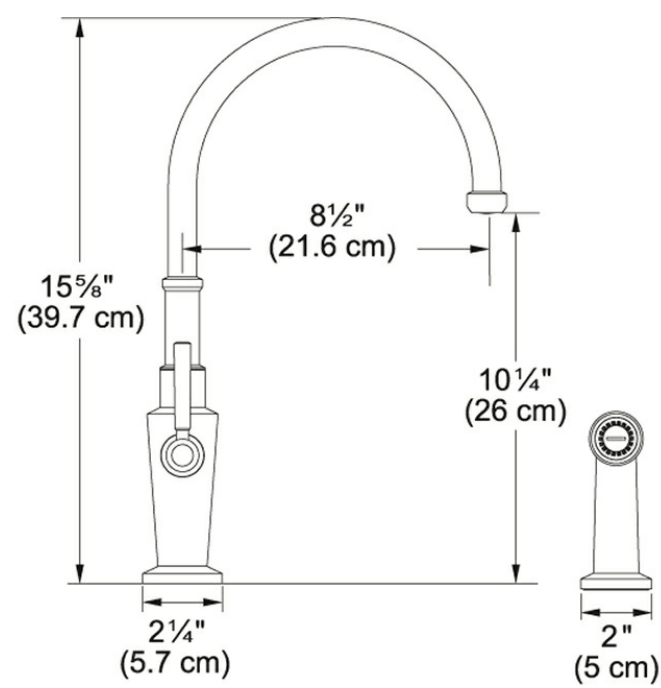

Technical Drawing

Product Information

Version	Arc Spout / Side Spray
Spray Type	Full and Needle Spray
Faucet Operation	2 Handle Mixer
Flow Rate	1.75 gpm
Cartridge	12mm Ceramic Cartridge
Where to buy	Showroom

Article Numbers

FUN#	115.0481.385
US Part Number	FFS5220