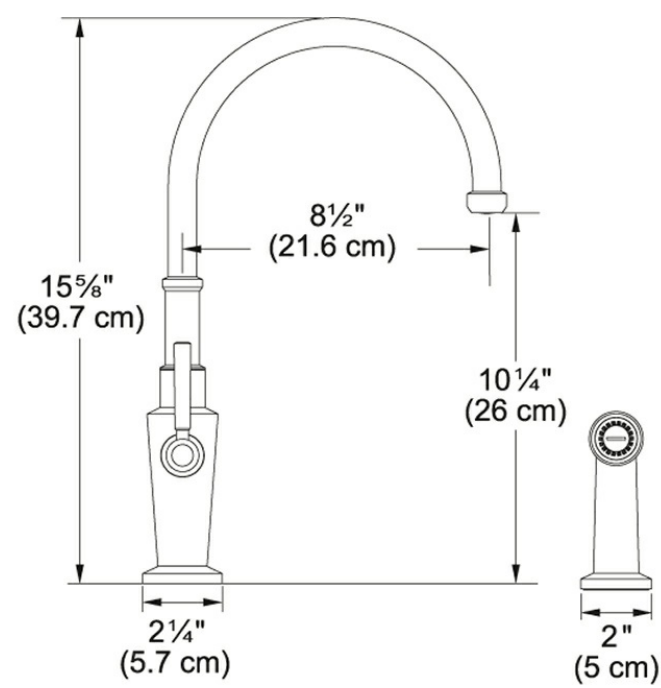

Product Picture

Technical Drawing

Product Information

Version	Arc Spout / Side Spray
Spray Type	Full and Needle Spray
Faucet Operation	2 Handle Mixer
Flow Rate	1.75 gpm
Cartridge	12mm Ceramic Cartridge
Where to buy	Showroom

Article Numbers

FUN#	115.0481.392
US Part Number	FFS5270