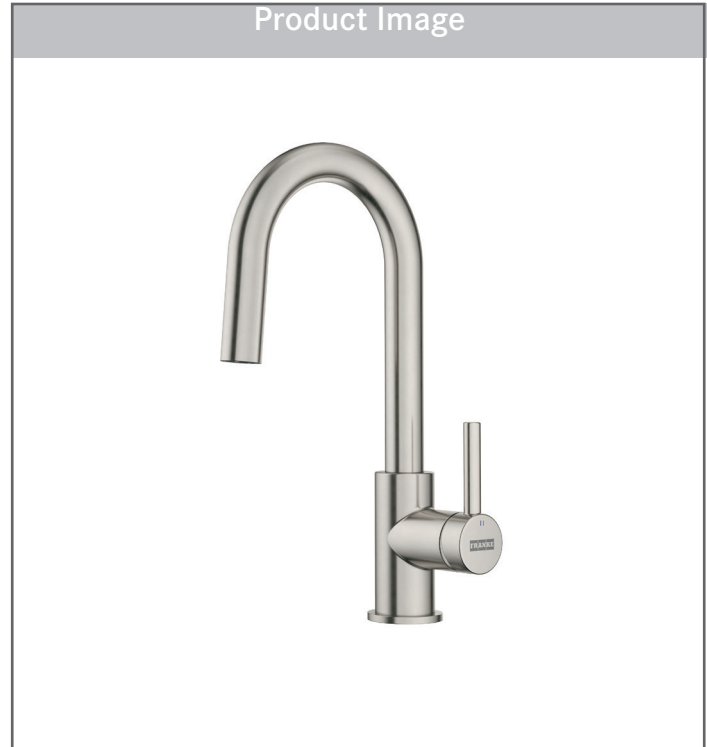

MARIS LARIO

1-HOLE BAR KITCHEN FAUCET Model LAR-BR-SNI

FEATURES

- Designed and made in Italy, this collection delivers timeless style and reliable performance for your daily cooking experience.
- A laminar aerator delivers a smooth, splash-free water stream.
- Sleek and space-saving, adding functionality without compromising style.
- Pair with other faucets in the Maris Lario collection and bring a cohesive style to the kitchen.

TECHNICAL FEATURES

Faucet Type	1-Hole Bar
Flow Rate	1.75 GPM
Spray Type	Stream
Number of Handles	1
Spout Swivel Range	360°
Cartridge	35mm ceramic
Countertop Hole	1-3/8"
Weight	6 lbs
Warranty	Limited warranty
Certifying Agency	CSA
Certifications	ASME A112.18.1/ CSA B125.1 NSF/ANSI/ CAN 61-2020 AB100 compliant NSF/ANSI 372
ADA Compliant	Yes

AVAILABLE COLORS

LAR-BR-SNI 115.0740.018		Satin Nickel
LAR-BR-MBK 115.0740.019		Matte Black
LAR-BR-CHR 115.0740.017		Chrome

Product Image