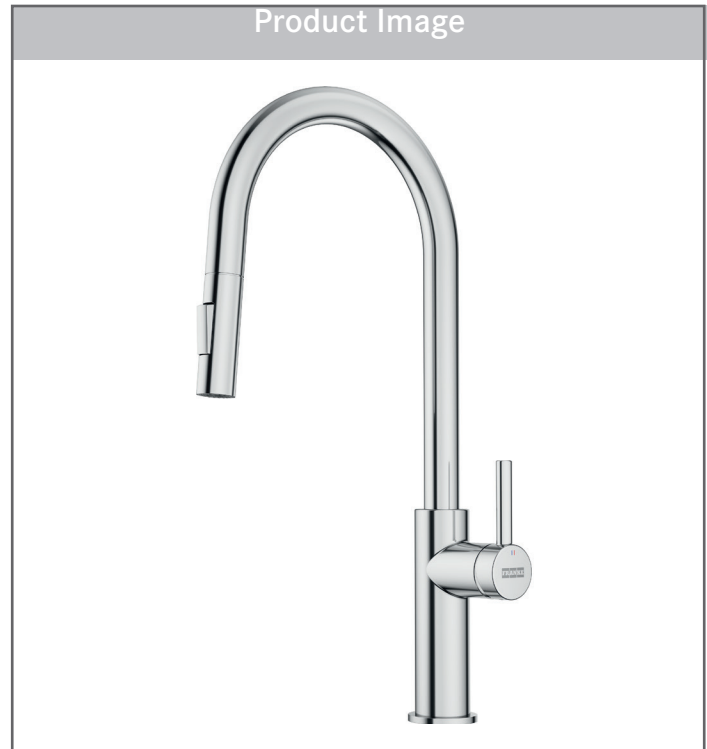

MARIS LARIO

1-HOLE PULL-DOWN KITCHEN FAUCET Model LAR-PD-CHR

FEATURES

- Designed and made in Italy, this collection delivers timeless style and reliable performance for your daily cooking experience.
- A laminar aerator delivers a smooth, splash-free water stream.
- The tall pull-down spout is ideal for filling large pots and simplifying cleaning tasks.
- Pair with other faucets in the Maris Lario collection and bring a cohesive style to the kitchen.

TECHNICAL FEATURES

Faucet Type	1-Hole Pull-Down
Flow Rate	1.75 GPM
Spray Type	Stream and Spray
Spray Function	Toggle
Number of Handles	1
Spout Swivel Range	360°
Cartridge	35mm ceramic
Countertop Hole	1-3/8"
Weight	8 lbs
Warranty	Limited warranty
Certifying Agency	CSA
Certifications	ASME A112.18.1/ CSA B125.1 NSF/ANSI/ CAN 61-2020 AB100 compliant NSF/ANSI 372
ADA Compliant	Yes

AVAILABLE COLORS

LAR-PD-SNI 115.0740.012		Satin Nickel
LAR-PD-MBK 115.0740.013		Matte Black
LAR-PD-CHR 115.0740.011		Chrome

Product Image

Dimensional Drawing