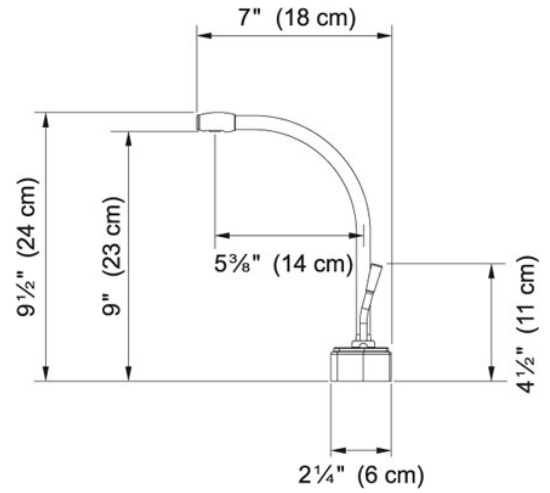

Hot Water Dispenser - LB9100 LB9180 Satin Nickel |

119.0296.760

FAMILY : Point of Use and Filtration | SERIE : Hot Water Dispenser - LB9100 | MODEL : LB9180 | FINISH : Satin Nickel |

INSTALLATION TYPE : Point of Use and Filtration | STYLE : Contemporary