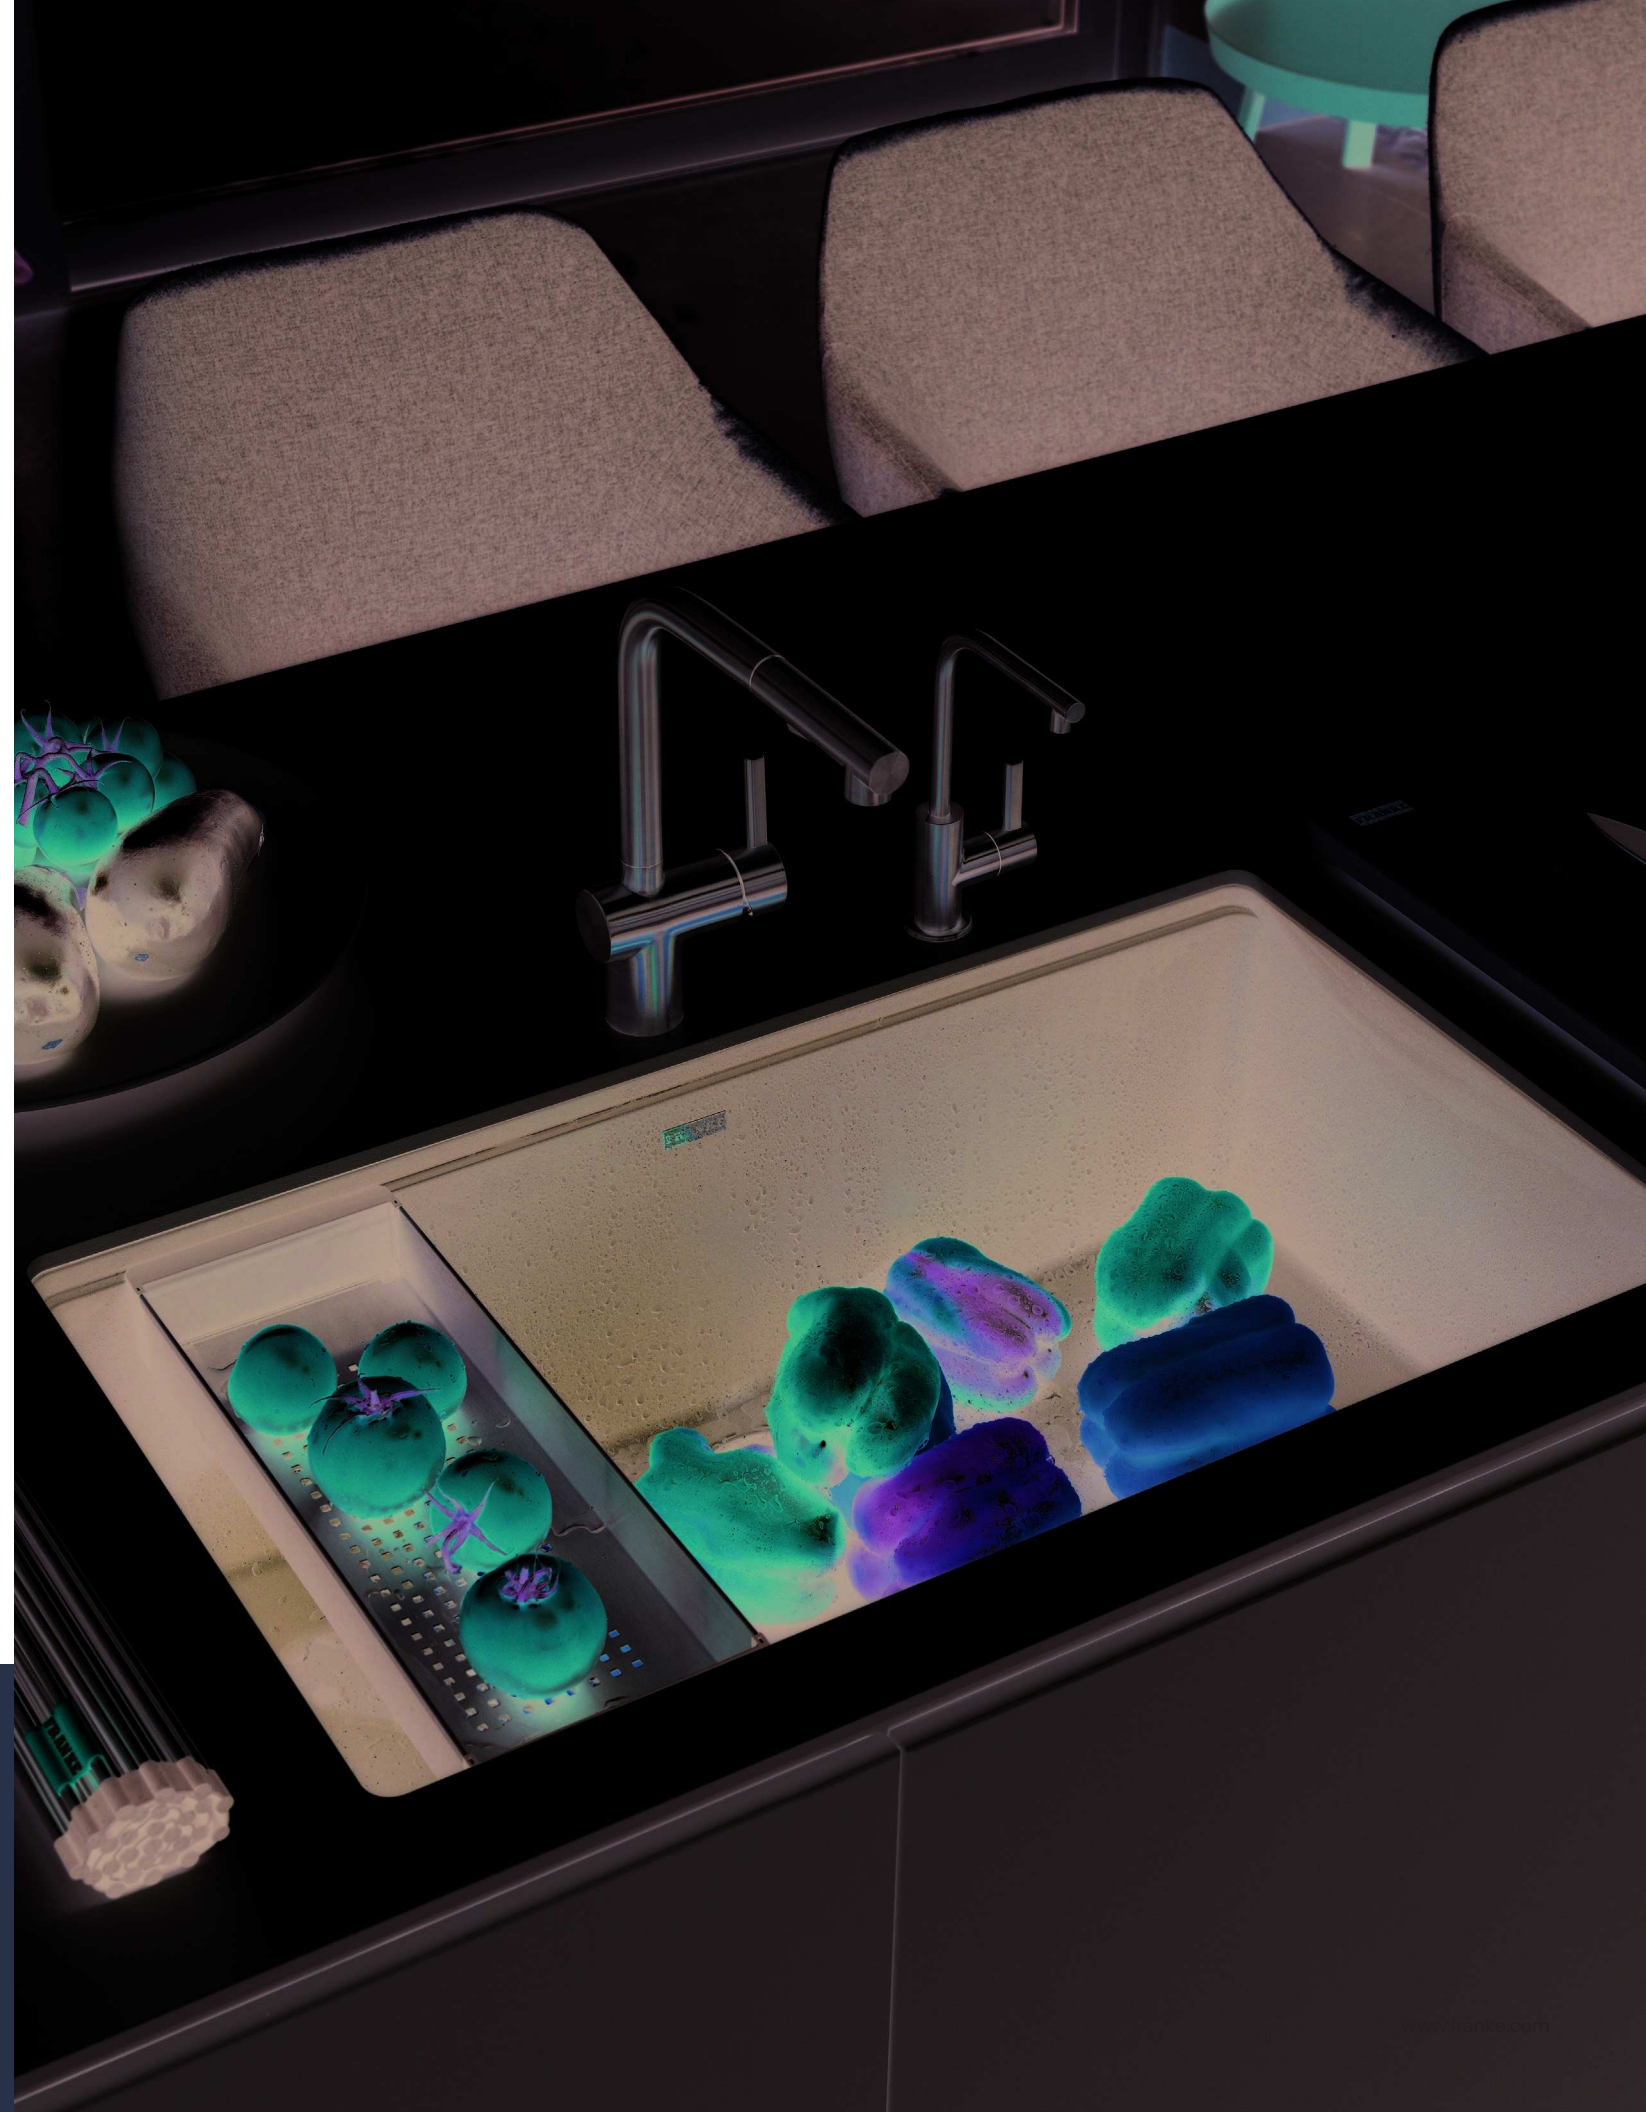

Minimum Cabinet Size 30"

MAG11023

Overall Sink Size: 25" x 18¹⁵/₁₆"
Bowl Size: 23⁷/₁₆" x 16¹¹/₁₆"
Bowl Depth: 9¹/₂"
Installation Type: Undermount
Shown in Stone Grey

Minimum Cabinet Size 27"

MAG11023ADA

Overall Sink Size: 25" x 18¹⁵/₁₆"
Bowl Size: 23⁷/₁₆" x 16¹¹/₁₆"
Bowl Depth: 5"
Installation Type: Undermount
Shown in Champagne
ADA Compliant

MAG61023

Overall Sink Size: 25" x 22"
Bowl Size: 23¹/₂" x 16¹¹/₁₆"
Bowl Depth: 9¹/₂"
Installation Type: Dual Mount
Shown in Mocha

Minimum Cabinet Size 27"

MAG61023L

Overall Sink Size: 25" x 22"
Bowl Size: 23⁷/₁₆" x 17"
Bowl Depth: 12"
Installation Type: Dual Mount
Shown in Polar White
Utility/Laundry

MAG61023ADA

Overall Sink Size: 25" x 22"
Bowl Size: 23¹/₂" x 16¹¹/₁₆"
Bowl Depth: 5"
Installation Type: Dual Mount
Shown in Matte Black
ADA Compliant

Minimum Cabinet Size 24"

MAG11020

Overall Sink Size: 21⁵/₈" x 17¹³/₁₆"
Bowl Size: 20¹/₁₆" x 15⁹/₁₆"
Bowl Depth: 9¹/₂"
Installation: Undermount
Shown in Onyx

Minimum Cabinet Size 24"

MAG61020

Overall Sink Size: 21⁵/₈" x 20⁷/₈"
Bowl Size: 20¹/₁₆" x 15⁹/₁₆"
Bowl Depth: 9¹/₂"
Installation: Dual Mount
Shown in Oyster

Minimum Cabinet Size 18"

MAG61015

Overall Sink Size: 17⁵/₁₆" x 19¹¹/₁₆"
Bowl Size: 15⁷/₁₆" x 15³/₄"
Bowl Depth: 7⁷/₈"
Installation Type: Dual Mount
Shown in Slate Grey

Scan to learn more
and find a retailer