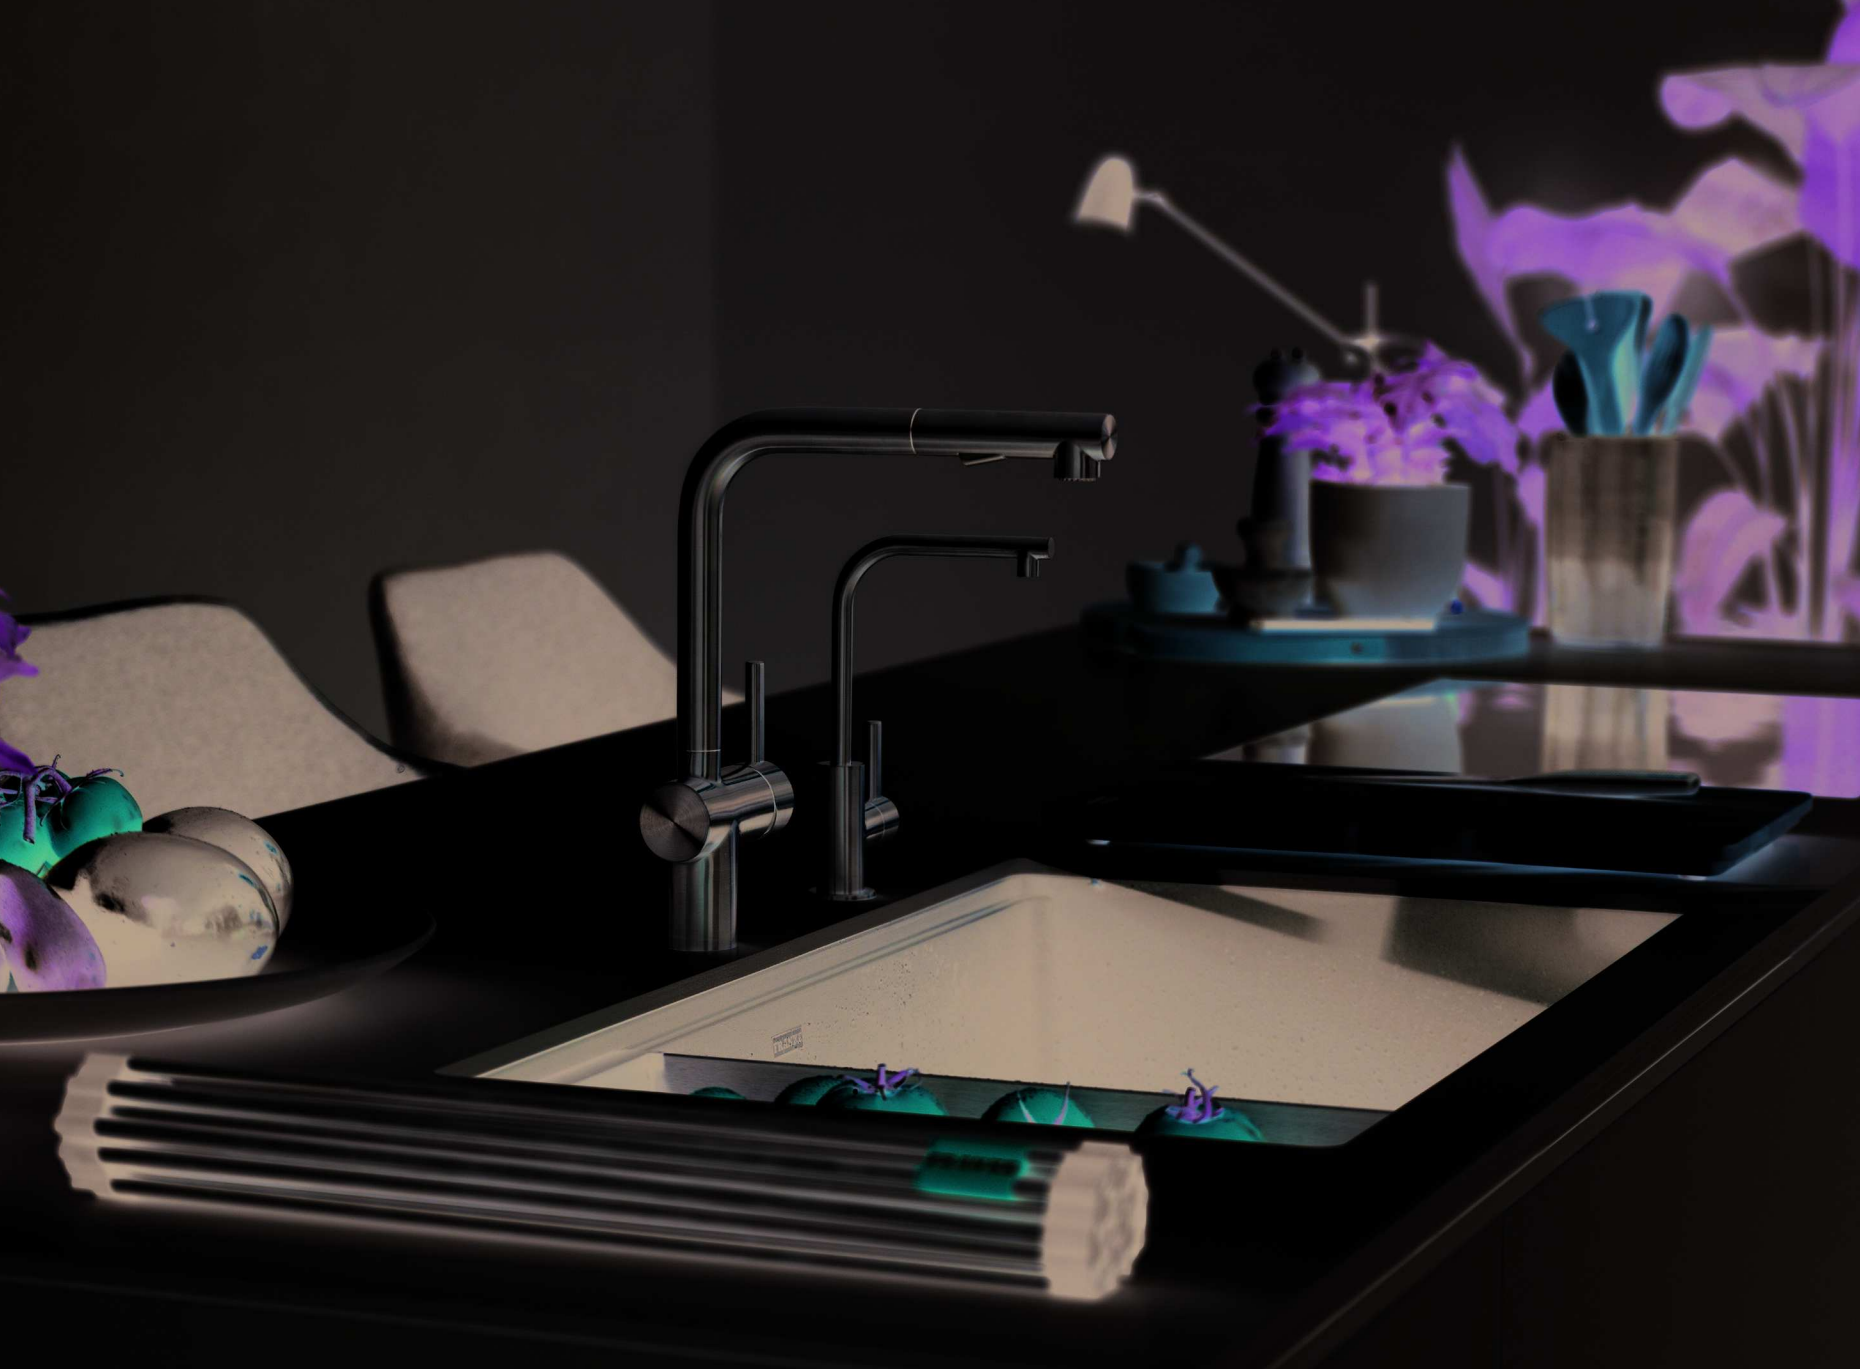

Oyster

Champagne

Elevate your kitchen with versatile Slate Grey

Meet Slate Grey: the latest addition to Franke's Fraganite sink family. This rich and deep color is set to balance the bright and light shades that will dominate this year. From deep greys to captivating blacks and warm Champagne, our range of colors offers endless possibilities for personal self-expression.

Redefine color with Franke's Slate Grey Fraganite sinks and explore our variety of shades that are perfect for any kitchen.

KITCHEN TOOLS

MAKE IT YOURS

Designed with an integrated ledge system, your sink is made to support a set of accessories to simplify your kitchen workflow. Transition seamlessly from prepping, cutting, rinsing, draining, washing, and drying with these custom features.