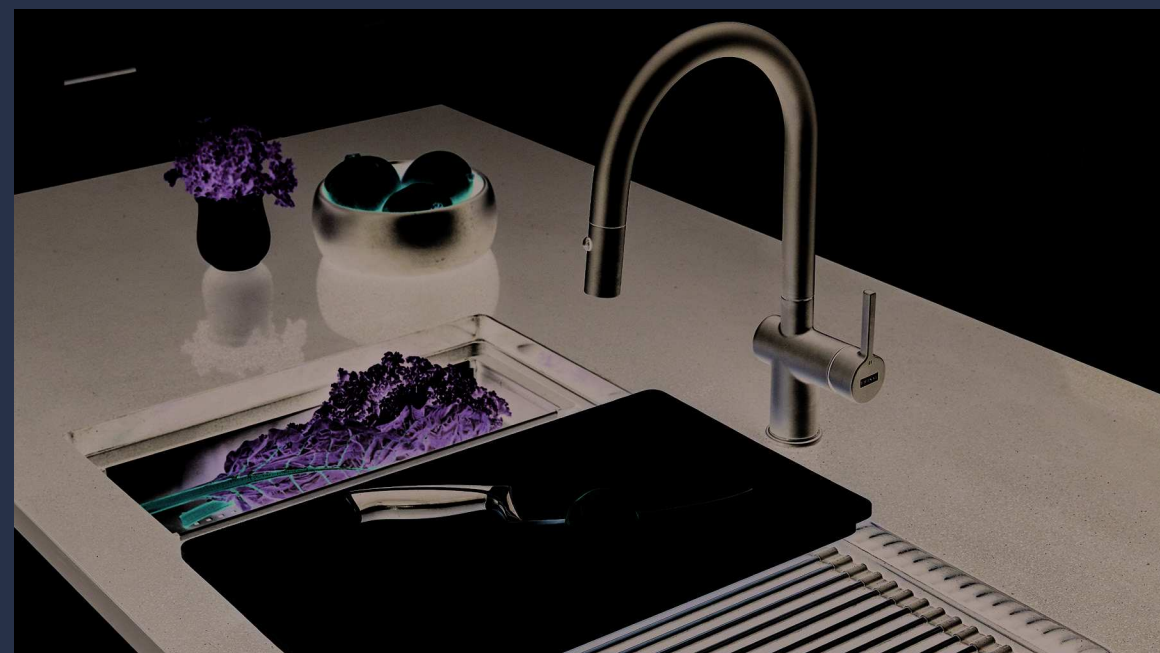

COLORLINE STRAINER BASKET

Available in all coordinating sink colors, easy to clean and food contact safe.