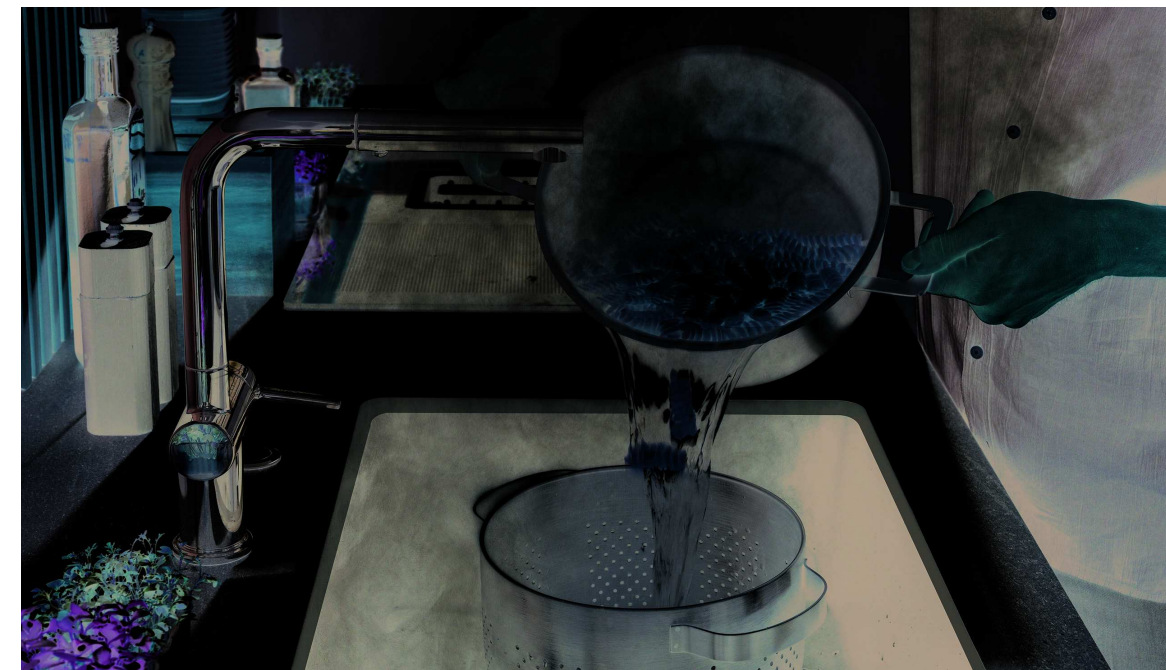

MADE TO HANDLE THE HEAT

Able to withstand temperatures up to 536°F to protect against thermal shock, discoloration, and cracks from hot pots and pans.