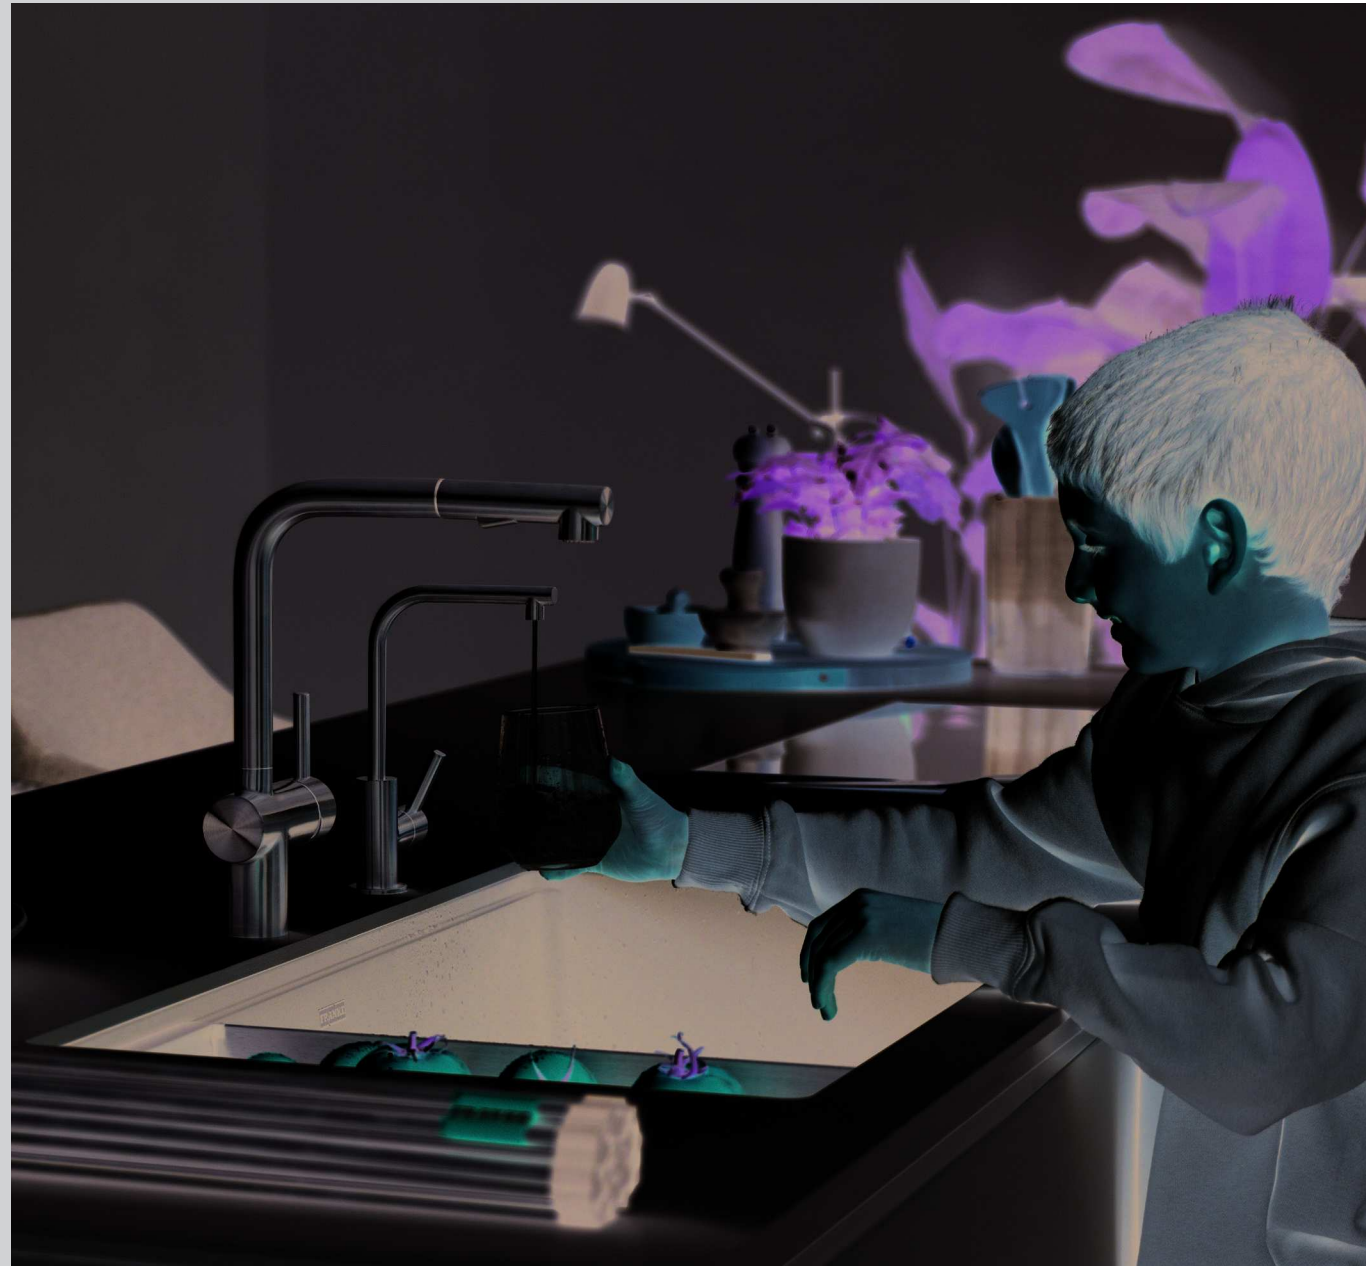

UNIQUE BENEFITS

A FRESH START IN EVERY DETAIL

What would a sink be if it wasn't easy to clean? Our Fraganite sinks are simple to wash and particularly hygienic thanks to their smooth finely textured surface, which naturally hinders the growth of bacteria and microbes.