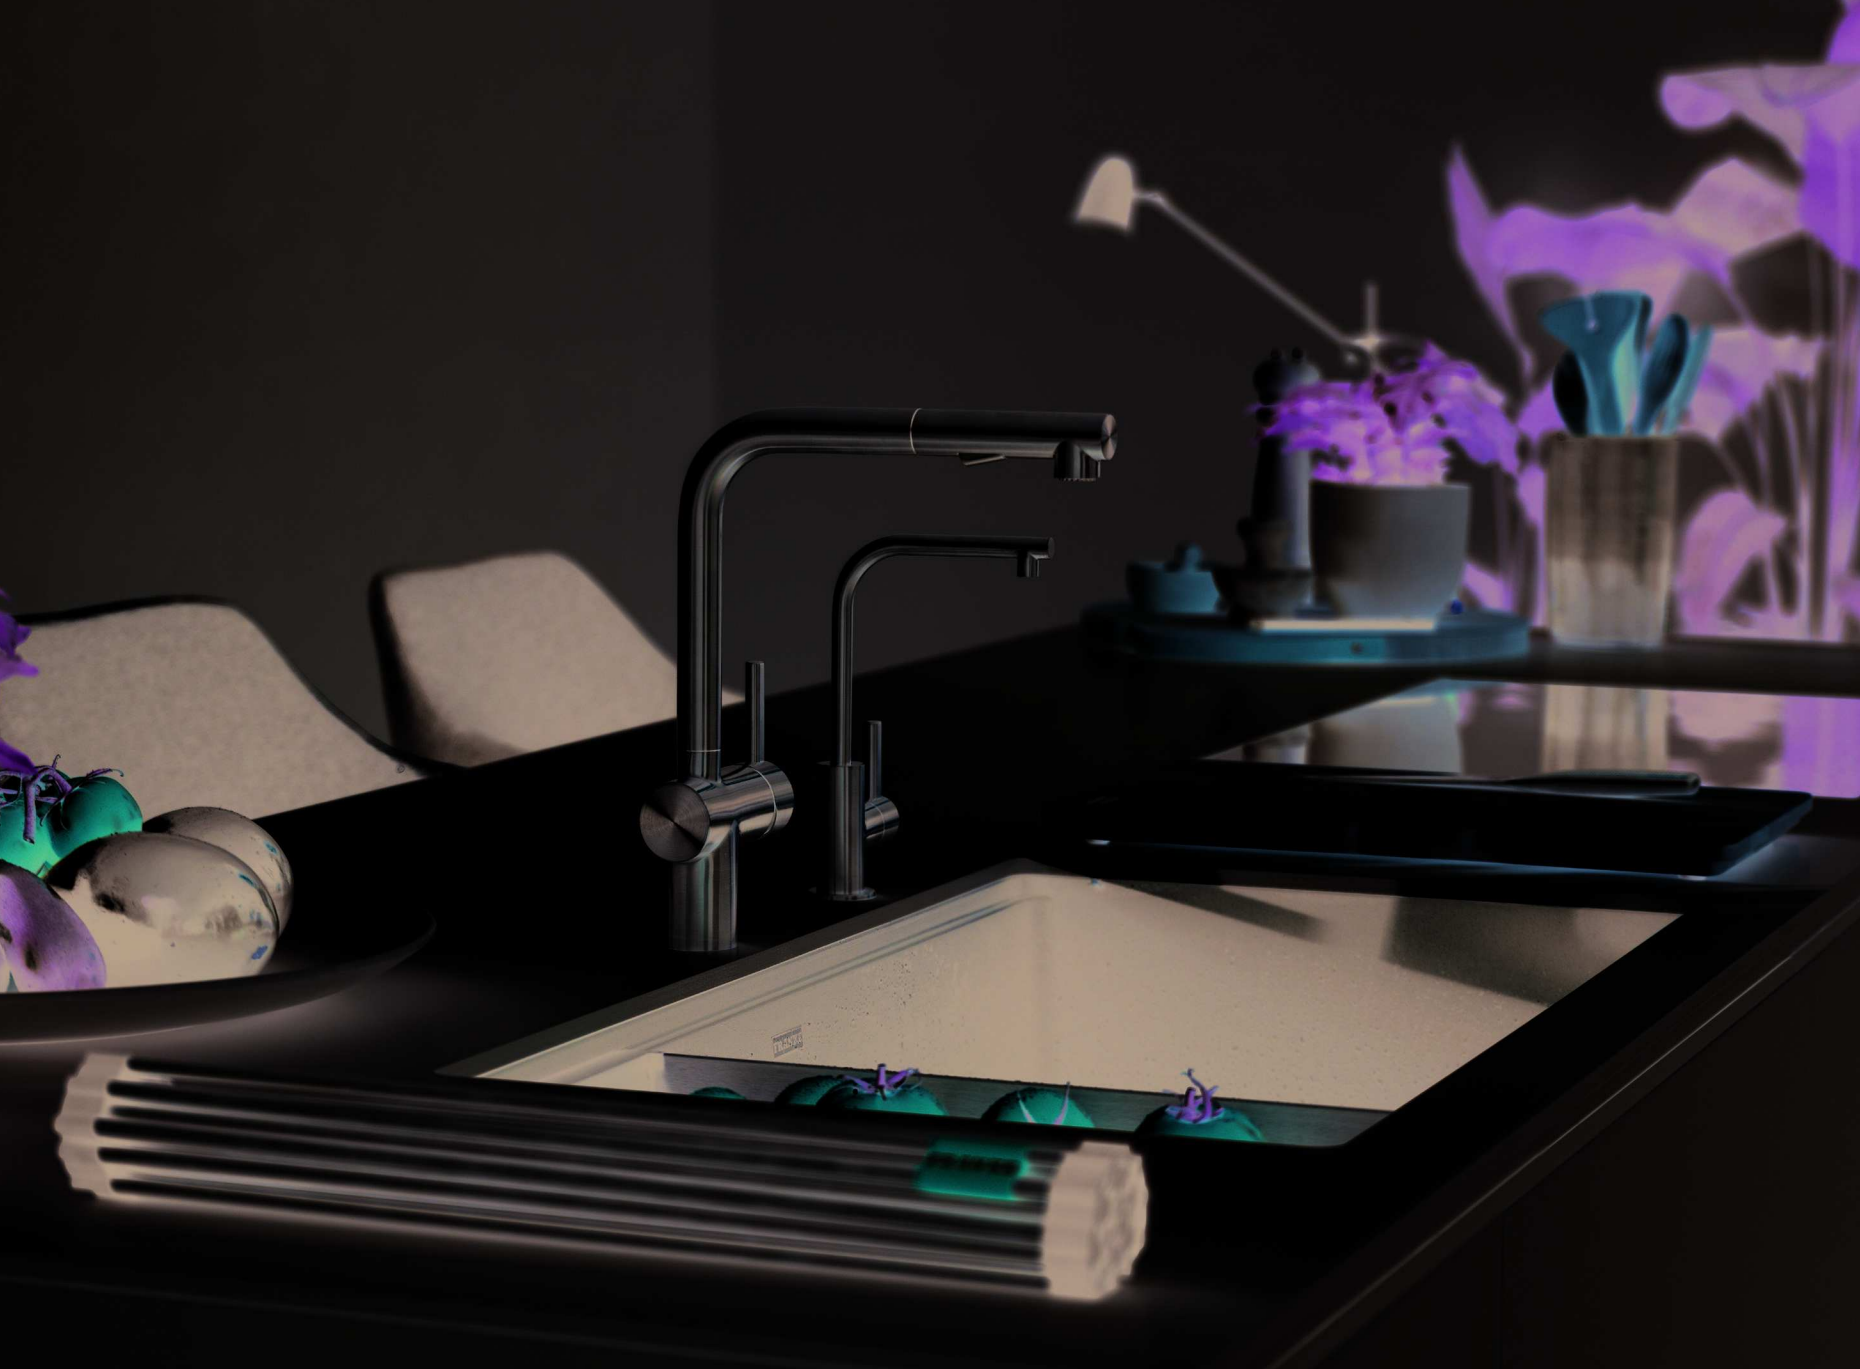

KITCHEN TOOLS

MAKE IT YOURS

Designed with an integrated ledge system, your sink is made to support a set of accessories to simplify your kitchen workflow. Transition seamlessly from prepping, cutting, rinsing, draining, washing, and drying with these custom features.

SOLID MAPLE CUTTING BOARD

Custom-fit cutting board sits right on top of your sink, allowing you to slice and dice ingredients directly over the sink and transfer them easily.

ROLLER MAT

Rinse fruits, vegetables, and cookware with this convenient accessory that rolls right over the top of your sink to save counter space.

COLANDER

Easily glides across the sink's integrated ledge for convenient rinsing and draining of fruits, vegetables, and pasta.

STAINLESS STEEL BOTTOM GRID

Bottom grid fits at the base of your sink to accommodate dirty dishes while allowing water and food residue to drain out beneath it.

REAR DRAIN COVER

Removable drain cover conceals the drain for a seamless bowl surface and prevents against glassware tipping over.

COLORLINE STRAINER BASKET

Available in all coordinating sink colors, easy to clean and food contact safe.