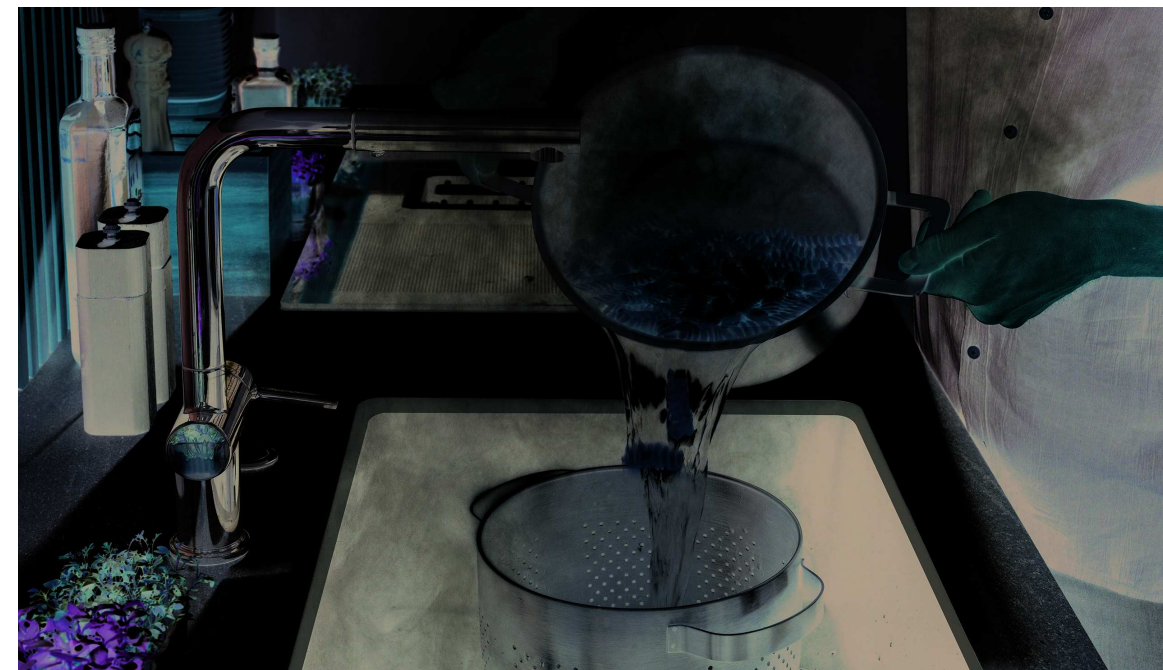

MADE TO HANDLE THE HEAT

Able to withstand temperatures up to 536°F to protect against thermal shock, discoloration, and cracks from hot pots and pans.