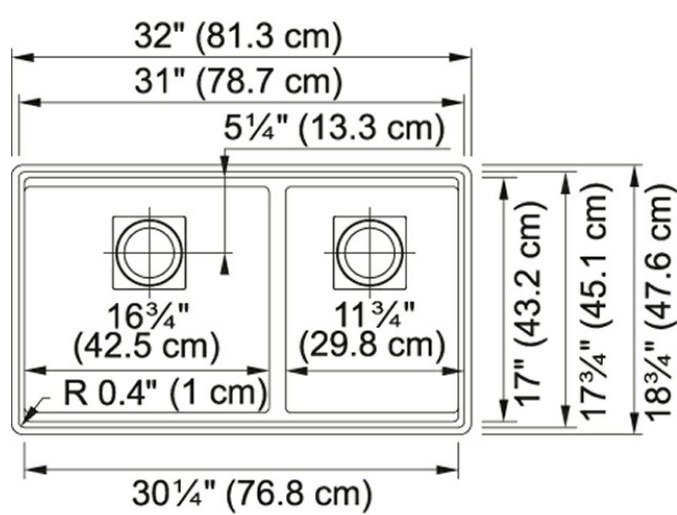

Peak Undermount PKG160SHG Shadow Grey

Product Picture

Technical Drawing

Product Dimensions

Length overall	17"
Width overall	32"
Depth Overall	9 1/2"
Length of large bowl	17"
Width of large bowl	16 3/4"
Depth of large bowl	9 1/2"
Length of small bowl	17"
Width of small bowl	11 3/4"
Depth of small bowl	9 1/2"
Minimum Cabinet Size	36"

General Information

Number of Bowls	2
Cut-Out Template	Yes
Where to buy	Showroom

Article Numbers

FUN#	125.0491.536
US Part Number	PKG160SHG