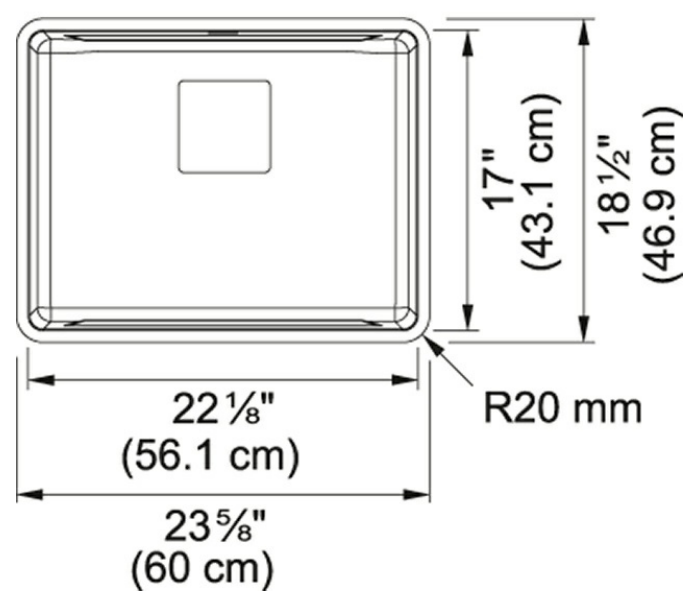

A complete selection of accessories maximizes the efficiency of the Pescara sink with the same level of detail and quality Franke is known for.

Product Picture

Technical Drawing

Product Dimensions

Length overall	18 1/2"
Width overall	23 5/8"
Depth Overall	9 1/2"
Length of large bowl	17"
Width of large bowl	22 1/8"
Minimum Cabinet Size	27"

General Information

Cut-Out Template	Yes
Where to buy	Showroom

Article Numbers

FUN#	122.0491.564
US Part Number	PTX110-22