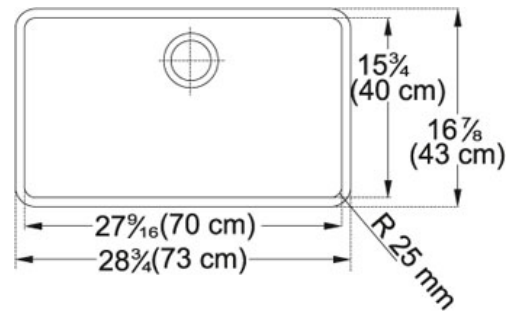

## Product Information

<b>FUN#</b>	122.0068.632
<b>US Part Number</b>	KBX11028
<b>Franke Integral Ledge</b>	built-in
<b>Minimum Cabinet Size</b>	33"
<b>Drain Opening</b>	3 1/2"
<b>Outer Dimensions</b>	28 3/4"x16 7/8"
<b>Bowl Size</b>	27 9/16"x15 3/4"x9 1/16"
<b>Number of Bowls</b>	1
<b>Type of Material</b>	18 ga Stainless Steel