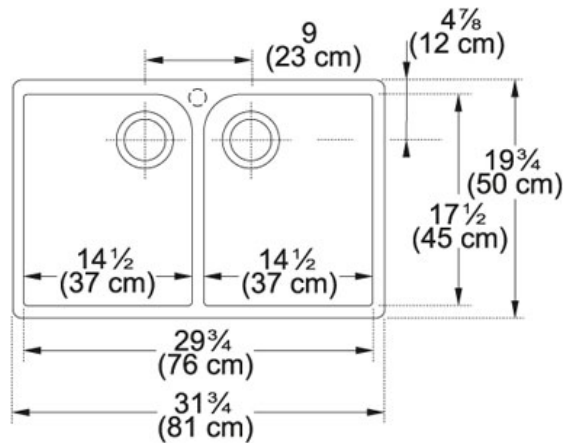

## Product Information

<b>FUN#</b>	130.0066.203
<b>US Part Number</b>	MHK720-31BT
<b>Minimum Cabinet Size</b>	33"
<b>Drain Opening</b>	3 1/2"
<b>Faucet Hole</b>	1
<b>Outer Dimensions</b>	31 3/4"x19 3/4"x8 5/8"
<b>Bowl Size</b>	14 1/2"x17 1/2"x7 7/8"
<b>Number of Bowls</b>	2
<b>*</b>	Dimensions may vary by 2% (plus or minus) due to material attributes and firing process. Finish on front and sides only.
<b>Type of Material</b>	Fireclay