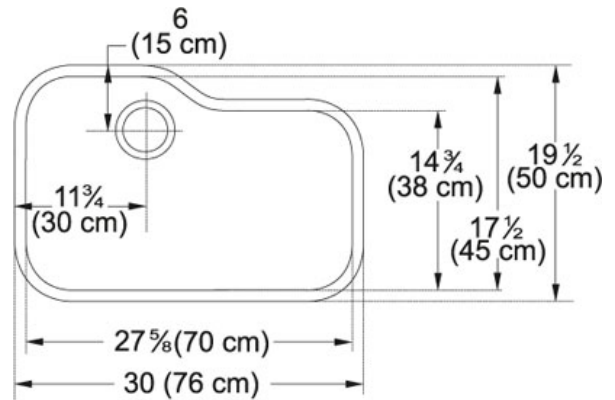

SPECIFICATION SHEET

PRODUCT FAMILY: Sinks FINISH: Fireclay Biscuit SERIES: ORCA MODEL: ORK110

Product Information

FUN# 126.0066.181

US Part Number ORK110BT

Franke Integral Ledge built-in

Minimum Cabinet Size 33"

Drain Opening 3 1/2"

Outer Dimensions 30"x19 1/2"x9 7/8"

Bowl Size 27 9/16"x17 1/2"x9"

Number of Bowls 1

* Dimensions may vary by 2% (plus or minus) due to material attributes and firing process **Installation of this fireclay product requires custom cabinetry. Franke recommends that an experienced cabinet maker build the new cabinet, or is responsible for modifications to existing cabinets for this product.