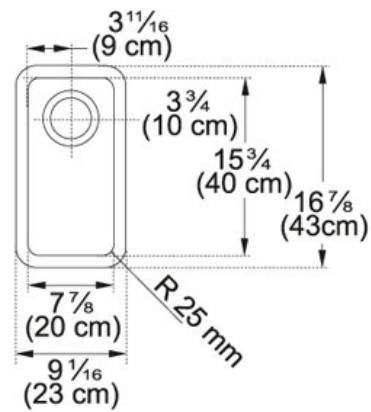

SPECIFICATION SHEET

PRODUCT FAMILY: Sinks FINISH: Stainless Steel SERIES: KUBUS MODEL: KBX110-8

Product Information

FUN#	112.0035.087
US Part Number	KBX110-8
Minimum Cabinet Size	12"
Outer Dimensions	230 mmx16 7/8"
Bowl Size	7 7/8"x15 3/4"x5 7/8"
Number of Bowls	1
Type of Material	20 ga Stainless Steel