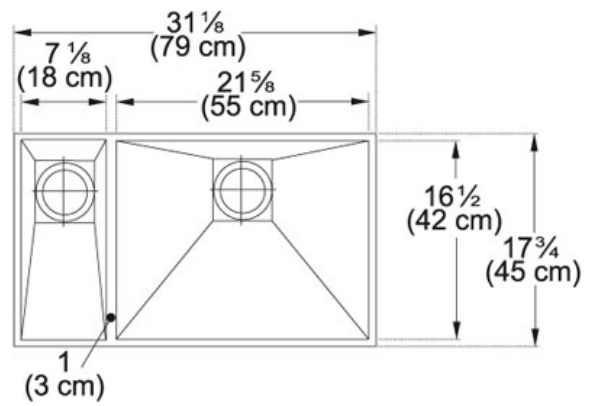

SPECIFICATION SHEET

PRODUCT FAMILY: **Sinks** FINISH: **Stainless Steel** SERIES: **PEAK** MODEL: **PKX160LH**

Product Information

| | |
|-----------------------------|------------------------|
| FUN# | 122.0074.965 |
| US Part Number | PKX160LH |
| Minimum Cabinet Size | 33" |
| Drain Opening | 3 1/2" |
| Outer Dimensions | 31 1/8"x17 3/4" |
| Bowl Size | 21 5/8"x16 1/2"x9 7/8" |
| Small Bowl Size | 7 1/8"x16 1/2"x7 1/8" |
| Number of Bowls | 2 |
| Cut-Out Size | 755 mmx420 mm |
| Type of Material | Stainless Steel |