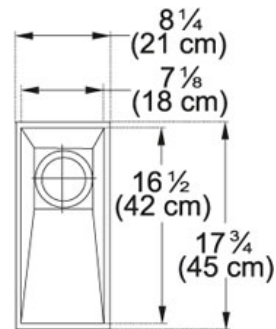

## Product Information

<b>FUN#</b>	112.0074.976
<b>US Part Number</b>	PKX1108
<b>Minimum Cabinet Size</b>	12"
<b>Outer Dimensions</b>	8 1/4"x17 3/4"
<b>Bowl Size</b>	7 1/8"x16 1/2"x7 1/8"
<b>Number of Bowls</b>	1