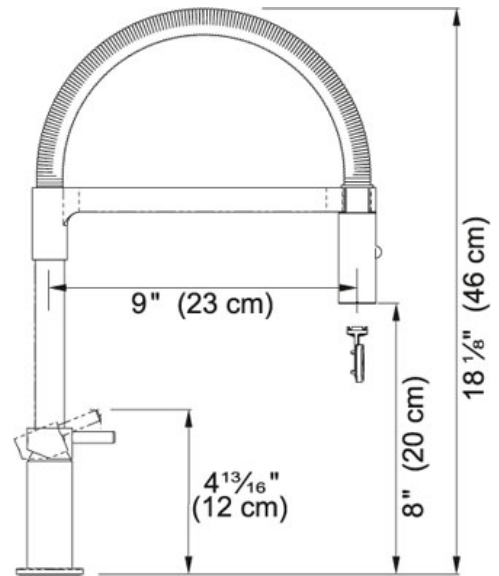

SPECIFICATION SHEET

PRODUCT FAMILY: **Faucets** FINISH: **Polished Chrome** SERIES: **FF2900 SERIES** MODEL: **PULL OUT NOZZLE**

Product Information

FUN#	115.0251.992
US Part Number	FF2900
	Pull-down faucet

Highlights

FF2900 Series - Pull Down Faucet Dual spray feature stream and spray. Available in Chrome and Satin Nickel

Suggested Products

115.0195.026

119.0068.281