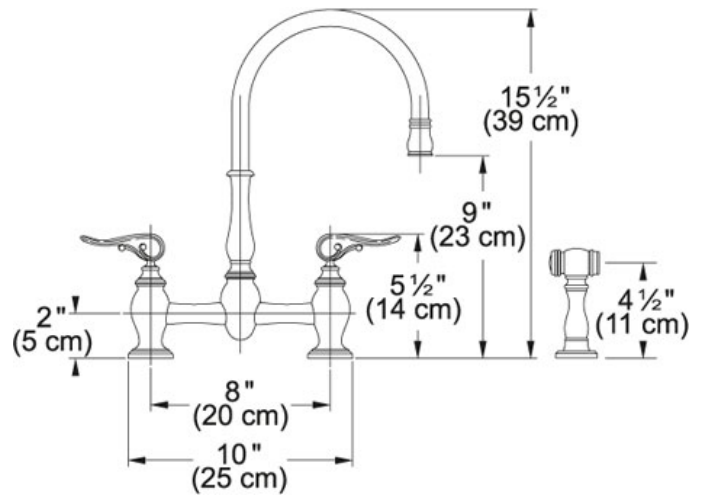

SPECIFICATION SHEET

PRODUCT FAMILY: **Faucets** FINISH: **Polished Chrome** SERIES: **FF6000 SERIES** MODEL: **FF6000A**

Product Information

FUN#	115.0254.380
US Part Number	FF6000a
	Arc Spout / Side Spray
Faucet Operation	2 Handle Mixer
Faucet Hole	3
Type of Material	Plated Brass