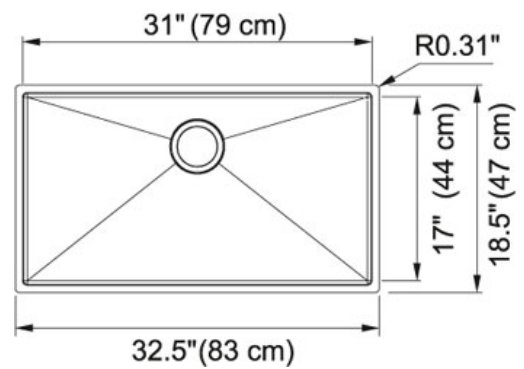

SPECIFICATION SHEET

PRODUCT FAMILY: Sinks FINISH: Stainless Steel SERIES: PLANAR 8 MODEL: PEX110-31

Product Information

FUN#	122.0325.211
US Part Number	PEX110-31
Minimum Cabinet Size	36"
Drain Opening	3 1/2"
Outer Dimensions	32 1/2"x18 1/2"
Bowl Size	31"x17"x9 1/2"
Number of Bowls	1
Type of Material	18 ga Stainless Steel