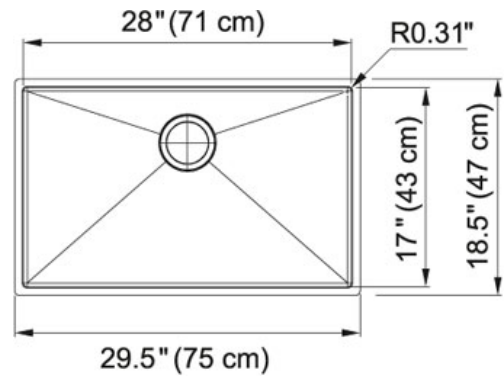

SPECIFICATION SHEET

PRODUCT FAMILY: Sinks FINISH: Stainless Steel SERIES: PLANAR 8 MODEL: PEX110-28

Product Information

FUN#	122.0325.215
US Part Number	PEX110-28
Minimum Cabinet Size	33"
Drain Opening	3 1/2"
Outer Dimensions	29 1/2"x18 1/2"
Bowl Size	28"x17"x9 1/2"
Number of Bowls	1
Type of Material	18 ga Stainless Steel