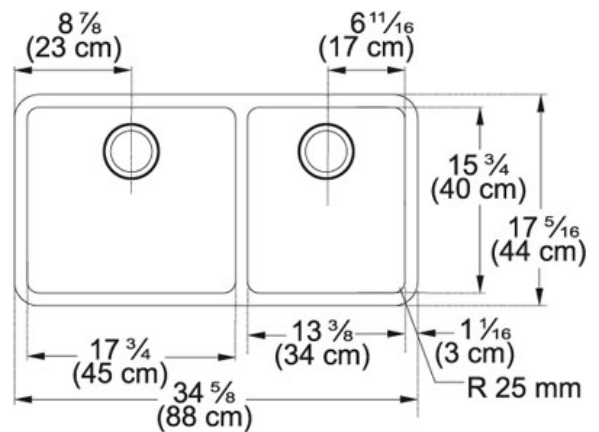

SPECIFICATION SHEET

PRODUCT FAMILY: Sinks FINISH: Stainless Steel SERIES: KUBUS MODEL: KBX12034

Product Information

FUN#	122.0047.555
US Part Number	KBX12034
Franke Integral Ledge	built-in
Minimum Cabinet Size	36"
Drain Opening	3 1/2"
Outer Dimensions	34 5/8"x17 5/16"
Bowl Size	17 3/4"x15 3/4"x9 1/16"
Small Bowl Size	13 3/8"x15 3/4"x6 7/8"
Number of Bowls	2
Cut-Out Size	825.5 mmx400 mm
Type of Material	18 ga Stainless Steel