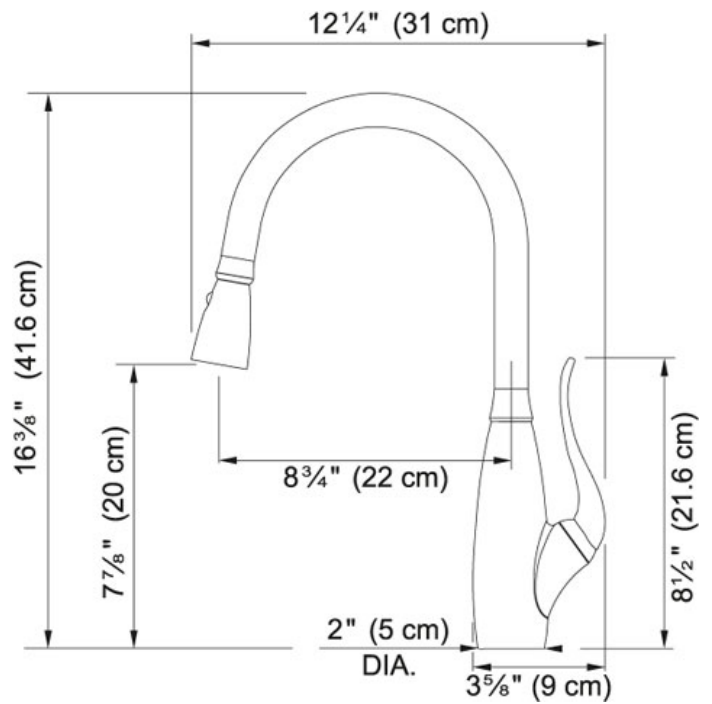

SPECIFICATION SHEET

PRODUCT FAMILY: **Faucets** FINISH: **Satin Nickel** SERIES: **FF2400 SERIES** MODEL: **PULL OUT NOZZLE**

Product Information

FUN#	115.0258.430
US Part Number	FF2480
Version	Pull-down faucet

Suggested Products

115.0258.433

119.0278.891

120.0263.490