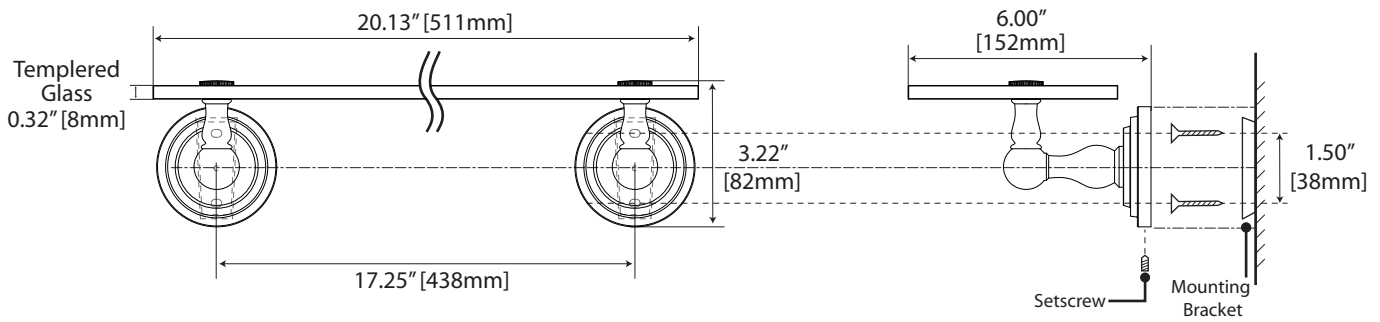

Glass Shelf

#5850 (Satin Nickel), #5839 (Bronze)

Rectangle Glass Shelf