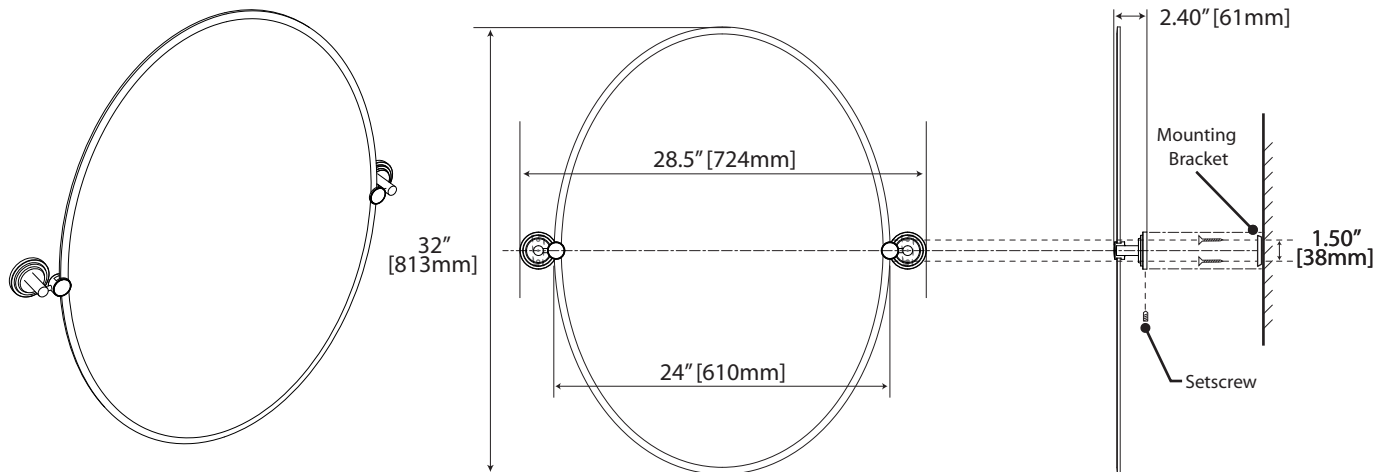

Shower Rod
1" dia., 6ft L.

- #813 (Chrome)
- #801 (Satin Nickel)
- #810 (Bronze)
- #800 (Polished Brass)

Shower Rod Ends
(set of 2) Holds 1" dia. rod

- #829 (Chrome)
- #830 (Satin Nickel)
- #823 (Bronze)
- #828 (Polished Brass)

Curtain Rings
(set of 2) 1½" dia.

- #834 (Chrome)
- #835 (Satin Nickel)
- #831 (Bronze)
- #802A (Polished Brass)

8" Widespread Faucet

#6631 (Chrome), #6636 (Satin Nickel), #6666 (Bronze)

- General Specifications:**
- Waterways constructed of Solid Brass
 - 8" (203 mm) widespread faucet
 - No-drip ceramic disc valves
 - ½" IPS connection
 - Includes Solid Brass pop-up waste assembly
 - Lever style handles with 90° rotation angle
 - Double plated chrome finish

Warranty:
Lifetime limited warranty against defects in material, finish and workmanship to the original consumer purchaser.

Rectangle Mirror

#5239S (Chrome), #5859S (Satin Nickel), #4923 (Bronze)

Large Oval Mirror

#5239LG (Chrome), #5859LG (Satin Nickel), #4922 (Bronze)

Oval Mirror

#5239 (Chrome), #5859 (Satin Nickel), #4920 (Bronze), #5219 (Polished Brass)

Marina Mirrors

General Specifications

Round Mirror

#5239R (Chrome), #5859R (Satin Nickel), #5219R (Polished Brass)