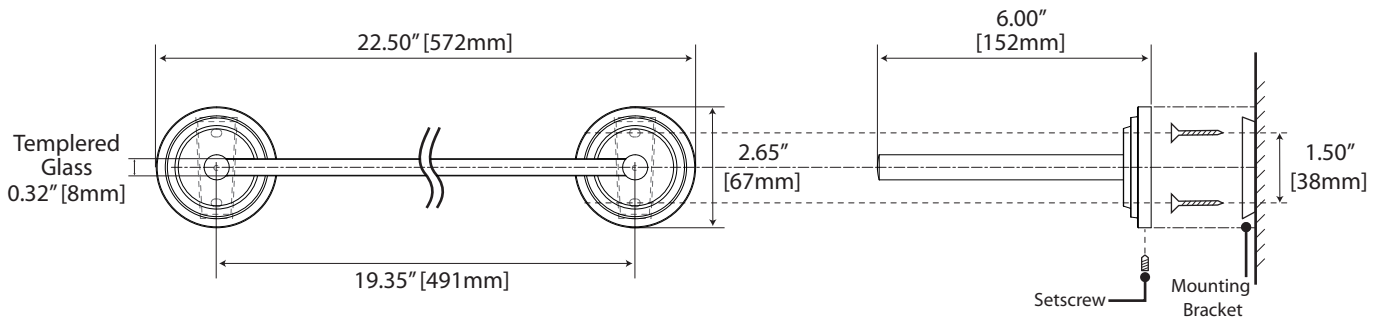

Marina Collection

General Specifications

Glass Shelf

#5235 (Chrome), #5215 (Polished Brass)

Rectangle Glass Shelf