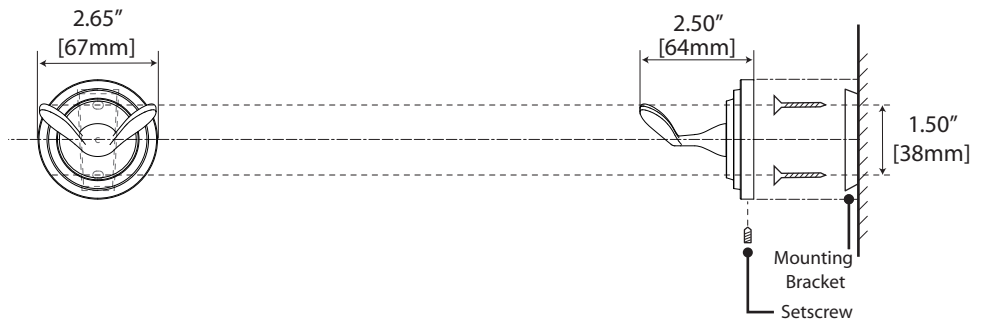

Robe Hook

#5233 (Chrome), #5848 (Satin Nickel)
#5838 (Bronze), #5213 (Polished Brass)