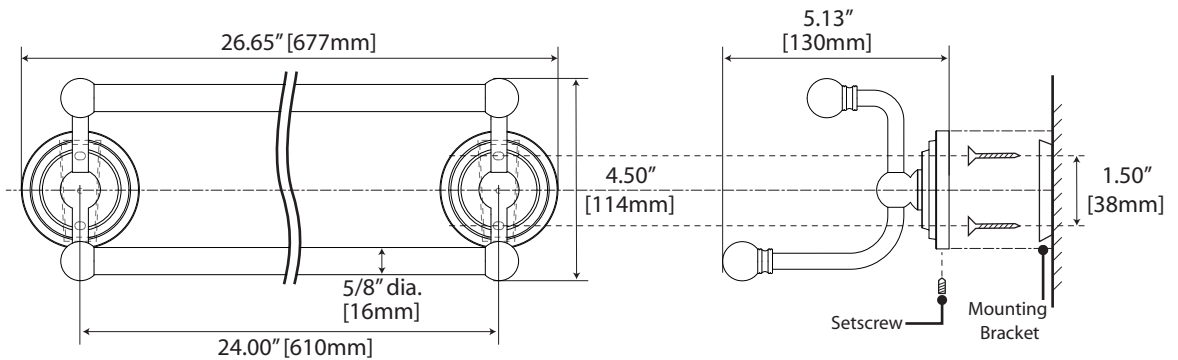

Marina Collection

General Specifications

30", 24", 18" Towel Bar

30": #5225 (Chrome)
 24": #5226 (Chrome), #5841 (Satin Nickel), #5831 (Bronze), #5206 (Polished Brass)
 18": #5227 (Chrome), #5842 (Satin Nickel), #5832 (Bronze), #5207 (Polished Brass)

24" & 18" Towel Bar

24": #5221 (Chrome) 1" diameter tubing
 18": #5222 (Chrome) 1" diameter tubing

24" Double Towel Bar

#5229 (Chrome), #5843 (Satin Nickel), #5833 (Bronze)

Marina Collection

General Specifications

Shower Rod
1" dia., 6ft L.

- #813 (Chrome)
- #801 (Satin Nickel)
- #810 (Bronze)
- #800 (Polished Brass)

Shower Rod Ends
(set of 2) Holds 1" dia. rod

- #829 (Chrome)
- #830 (Satin Nickel)
- #823 (Bronze)
- #828 (Polished Brass)