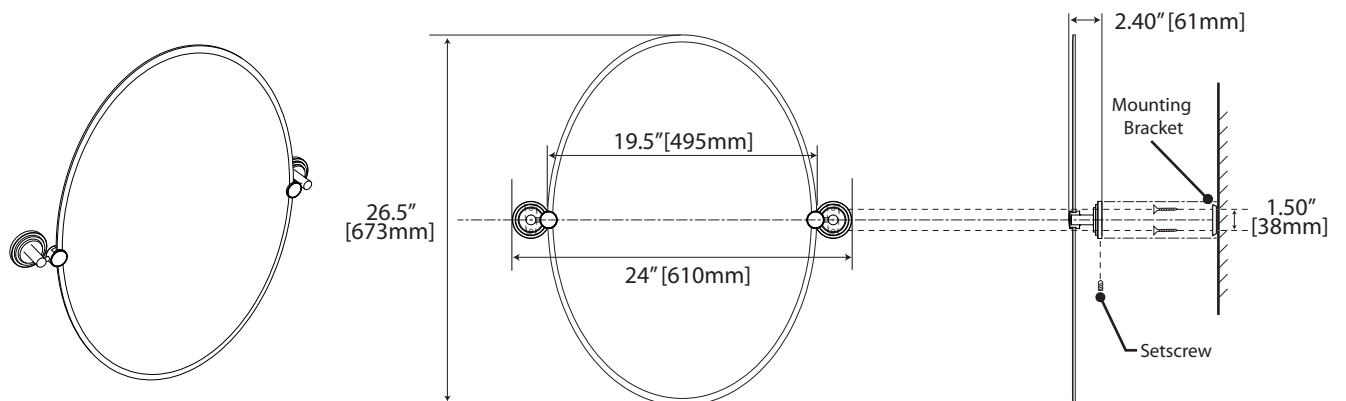

Shower Rod
1" dia., 6ft L.

- #813 (Chrome)
- #801 (Satin Nickel)
- #810 (Bronze)
- #800 (Polished Brass)

Shower Rod Ends
(set of 2) Holds 1" dia. rod

- #829 (Chrome)
- #830 (Satin Nickel)
- #823 (Bronze)
- #828 (Polished Brass)

Curtain Rings
(set of 2) 1½" dia.

- #834 (Chrome)
- #835 (Satin Nickel)
- #831 (Bronze)
- #802A (Polished Brass)

8" Widespread Faucet

#6631 (Chrome), #6636 (Satin Nickel), #6666 (Bronze)

- General Specifications:**
- Waterways constructed of Solid Brass
 - 8" (203 mm) widespread faucet
 - No-drip ceramic disc valves
 - ½" IPS connection
 - Includes Solid Brass pop-up waste assembly
 - Lever style handles with 90° rotation angle
 - Double plated chrome finish

Warranty:
Lifetime limited warranty against defects in material, finish and workmanship to the original consumer purchaser.

Rectangle Mirror

#5239S (Chrome), #5859S (Satin Nickel), #4923 (Bronze)

Large Oval Mirror

#5239LG (Chrome), #5859LG (Satin Nickel), #4922 (Bronze)

Oval Mirror

#5239 (Chrome), #5859 (Satin Nickel), #4920 (Bronze), #5219 (Polished Brass)

Marina Mirrors

General Specifications

Round Mirror

#5239R (Chrome), #5859R (Satin Nickel), #5219R (Polished Brass)