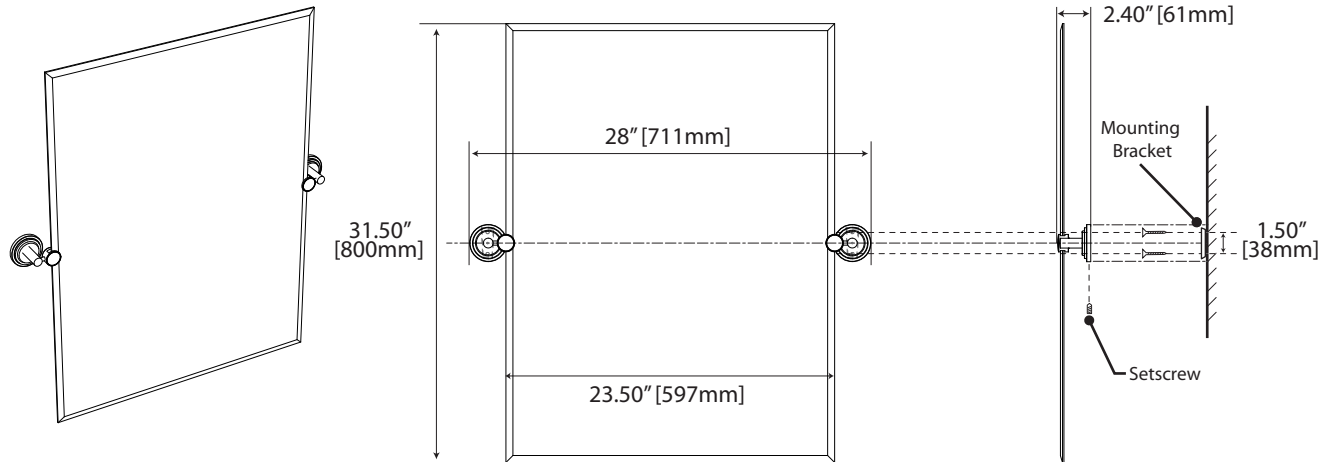

Rectangle Mirror

#5239S (Chrome), #5859S (Satin Nickel), #4923 (Bronze)