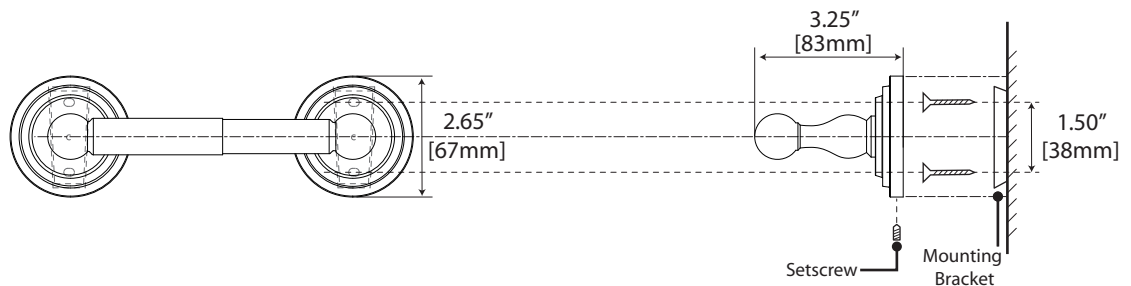

Tissue Holder

#5230 (Chrome), #5844 (Satin Nickel)
#5834 (Bronze), #5210 (Polished Brass)