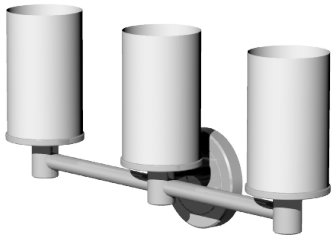

Single Scence

Requires a medium base light bulb. 100w max
#1680 (Chrome) #1681 (Satin Nickel)