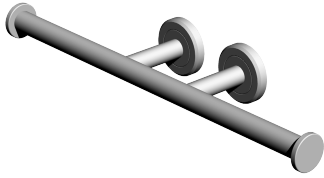

## Double Tissue Holder

#4243A (Chrome) #4293A (Satin Nickel)