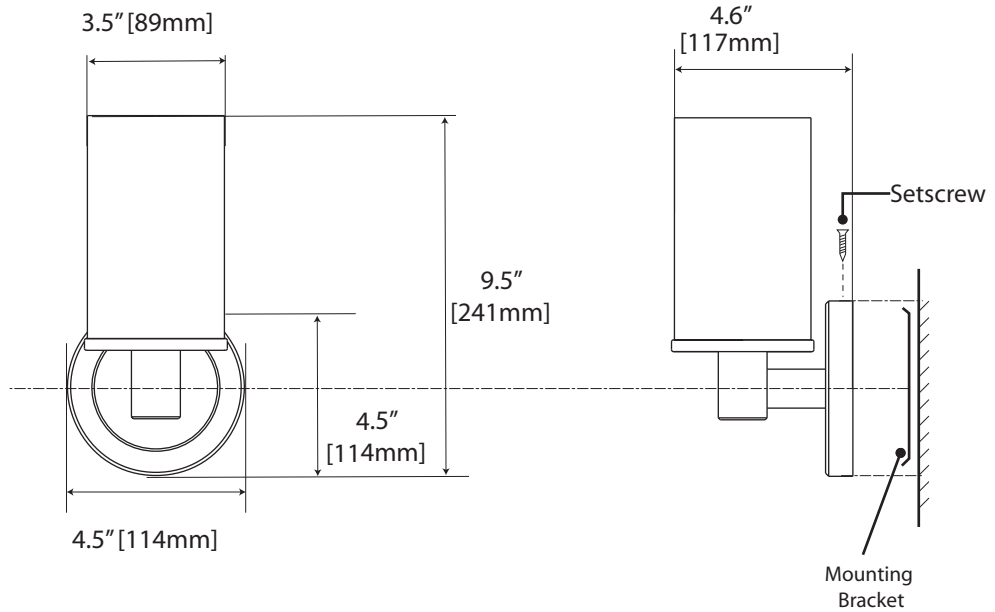

Latitude² Collection

General specifications

Single Scence

Requires a medium base light bulb. 100w max
#1680 (Chrome) #1681 (Satin Nickel)