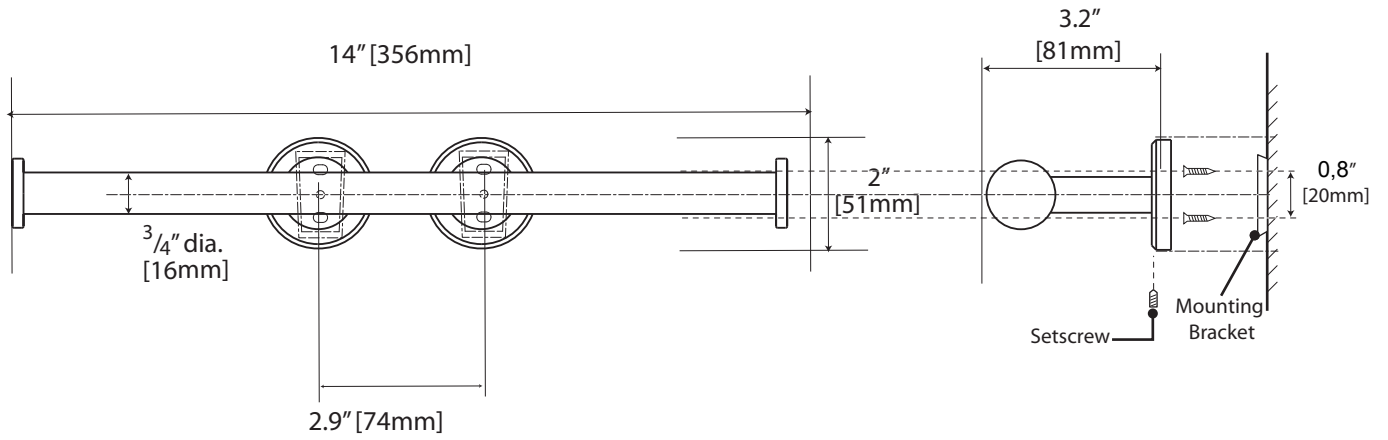

Double Tissue Holder

#4243A (Chrome) #4293A (Satin Nickel)