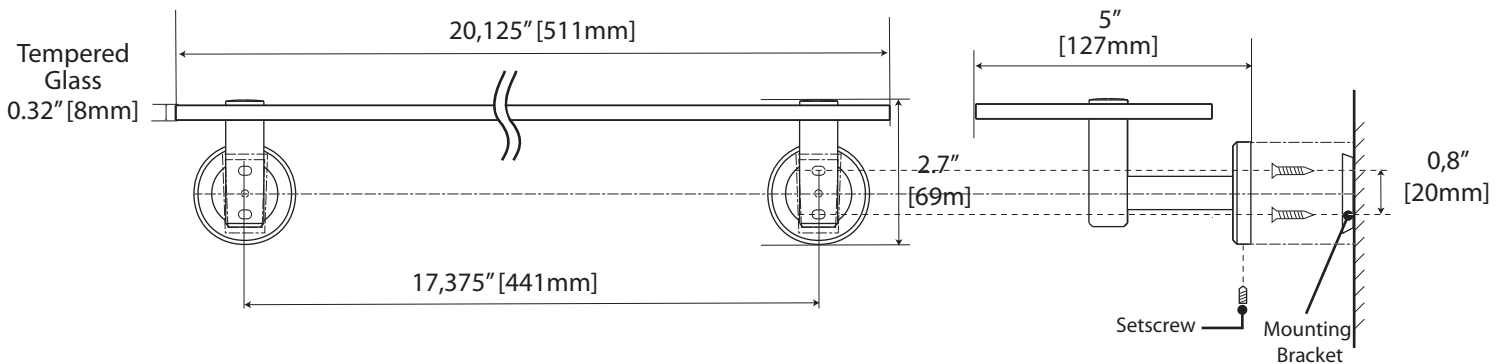

Glass Shelf

#4246 (Chrome) #4296 (Satin Nickel) #4536 (Combination)