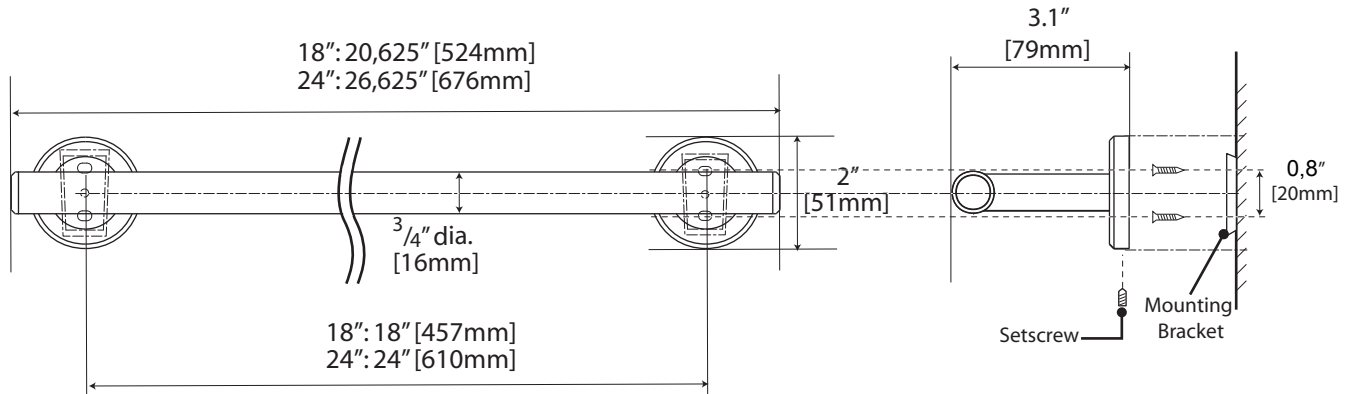

# Latitude<sup>2</sup> Collection

General specifications

## 24" & 18" Towel Bar

18" #4241 (Chrome) #4291 (Satin Nickel) #4531 (Combination)  
 24" #4240 (Chrome) #4290 (Satin Nickel) #4530 (Combination)