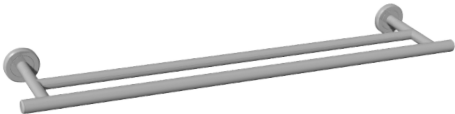

# Latitude<sup>2</sup> Collection

General specifications

## 24" & 18" Towel Bar

18" #4241 (Chrome) #4291 (Satin Nickel) #4531 (Combination)  
 24" #4240 (Chrome) #4290 (Satin Nickel) #4530 (Combination)