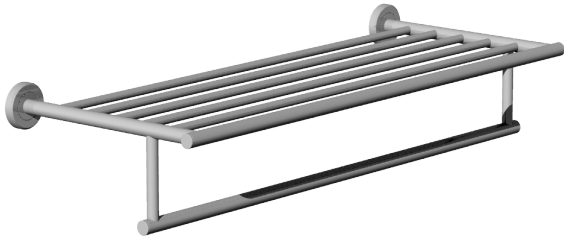

Latitude² Collection

General specifications

Minimalist Towel Rack

#4247 (Chrome) #4297 (Satin Nickel)