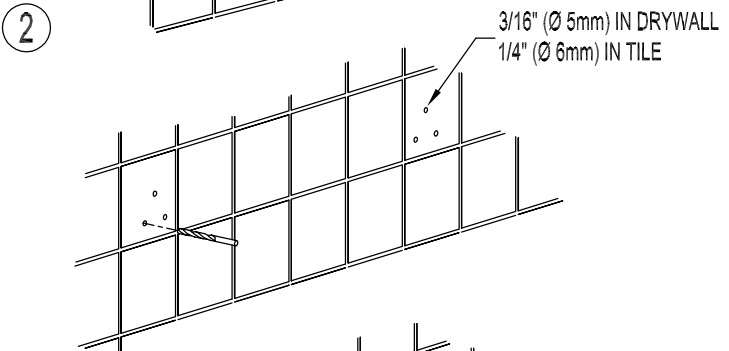

HOTEL SHELF

XX40-43

INSTALLATION
INSTRUCTIONS

460-N Greenway Industrial Drive
Fort Mill, SC 29708

INSTALLATION INSTRUCTIONS

HOTEL SHELF XX40-43

CARE OF FINE BRASS

The finish is protected with a clear, durable, baked-on enamel. To clean, use warm soapy water, with a soft cloth. Occasional paste waxing is also recommended. NEVER use brass polish, abrasive wax.