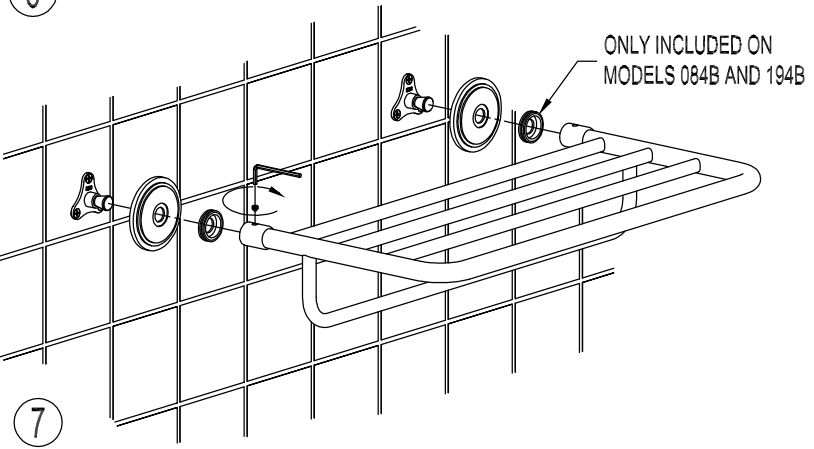

*Complement
your purchase
with these
fine accessories
also from
GINGER®:*

*Towel Bars
Towel Rings
Toilet Tissue Holders
Hooks
Soap Dishes
Tumbler Holders
Toiletry Shelves
Grab Bars
Mirrors
Lights
Bud Vases
Hotel Shelves
Shower Curtain Rods
Soap & Bottle Baskets
Cabinet Hardware*

HOTEL SHELF

XX40-43

INSTALLATION
INSTRUCTIONS

460-N Greenway Industrial Drive
Fort Mill, SC 29708

INSTALLATION INSTRUCTIONS

HOTEL SHELF XX40-43

CARE OF FINE BRASS

The finish is protected with a clear, durable, baked-on enamel. To clean, use warm soapy water, with a soft cloth. Occasional paste waxing is also recommended. NEVER use brass polish, abrasive wax.