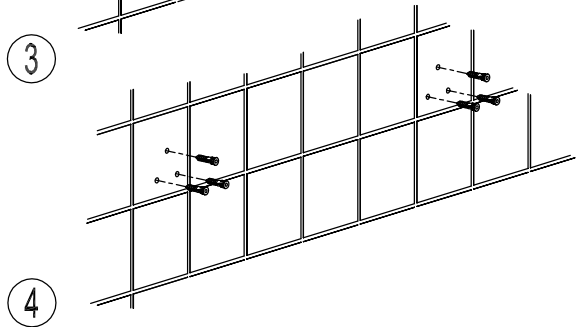

HOTEL SHELF

XX40-43

INSTALLATION
INSTRUCTIONS

460-N Greenway Industrial Drive
Fort Mill, SC 29708

INSTALLATION INSTRUCTIONS

HOTEL SHELF XX40-43

CARE OF FINE BRASS

The finish is protected with a clear, durable, baked-on enamel. To clean, use warm soapy water, with a soft cloth. Occasional paste waxing is also recommended. NEVER use brass polish, abrasive wax.