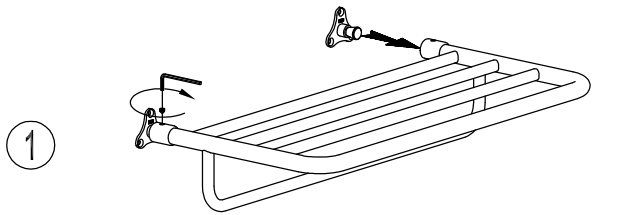

HOTEL SHELF

XX40-43

INSTALLATION
INSTRUCTIONS

460-N Greenway Industrial Drive
Fort Mill, SC 29708

INSTALLATION INSTRUCTIONS

HOTEL SHELF XX40-43

CARE OF FINE BRASS

The finish is protected with a clear, durable, baked-on enamel. To clean, use warm soapy water, with a soft cloth. Occasional paste waxing is also recommended. NEVER use brass polish, abrasive wax.