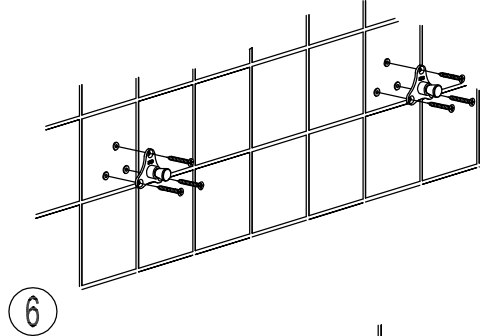

HOTEL SHELF

XX40-43

INSTALLATION
INSTRUCTIONS

460-N Greenway Industrial Drive
Fort Mill, SC 29708

INSTALLATION INSTRUCTIONS

HOTEL SHELF XX40-43

CARE OF FINE BRASS

The finish is protected with a clear, durable, baked-on enamel. To clean, use warm soapy water, with a soft cloth. Occasional paste waxing is also recommended. NEVER use brass polish, abrasive wax.