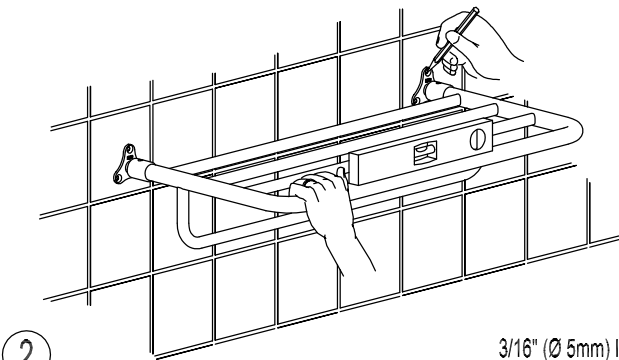

*Complement
your purchase
with these
fine accessories
also from
GINGER®:*

*Towel Bars
Towel Rings
Toilet Tissue Holders
Hooks
Soap Dishes
Tumbler Holders
Toiletry Shelves
Grab Bars
Mirrors
Lights
Bud Vases
Hotel Shelves
Shower Curtain Rods
Soap & Bottle Baskets
Cabinet Hardware*

HOTEL SHELF

XX40-43

INSTALLATION
INSTRUCTIONS

460-N Greenway Industrial Drive
Fort Mill, SC 29708

INSTALLATION INSTRUCTIONS

HOTEL SHELF XX40-43

CARE OF FINE BRASS

The finish is protected with a clear, durable, baked-on enamel. To clean, use warm soapy water, with a soft cloth. Occasional paste waxing is also recommended. NEVER use brass polish, abrasive wax.