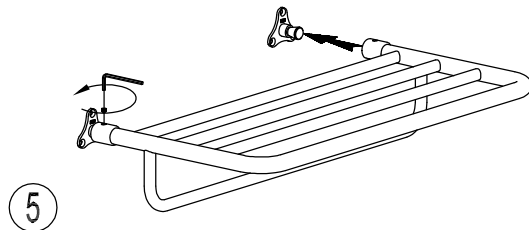

HOTEL SHELF

XX40-43

INSTALLATION
INSTRUCTIONS

460-N Greenway Industrial Drive
Fort Mill, SC 29708

INSTALLATION INSTRUCTIONS

HOTEL SHELF XX40-43

CARE OF FINE BRASS

The finish is protected with a clear, durable, baked-on enamel. To clean, use warm soapy water, with a soft cloth. Occasional paste waxing is also recommended. NEVER use brass polish, abrasive wax.