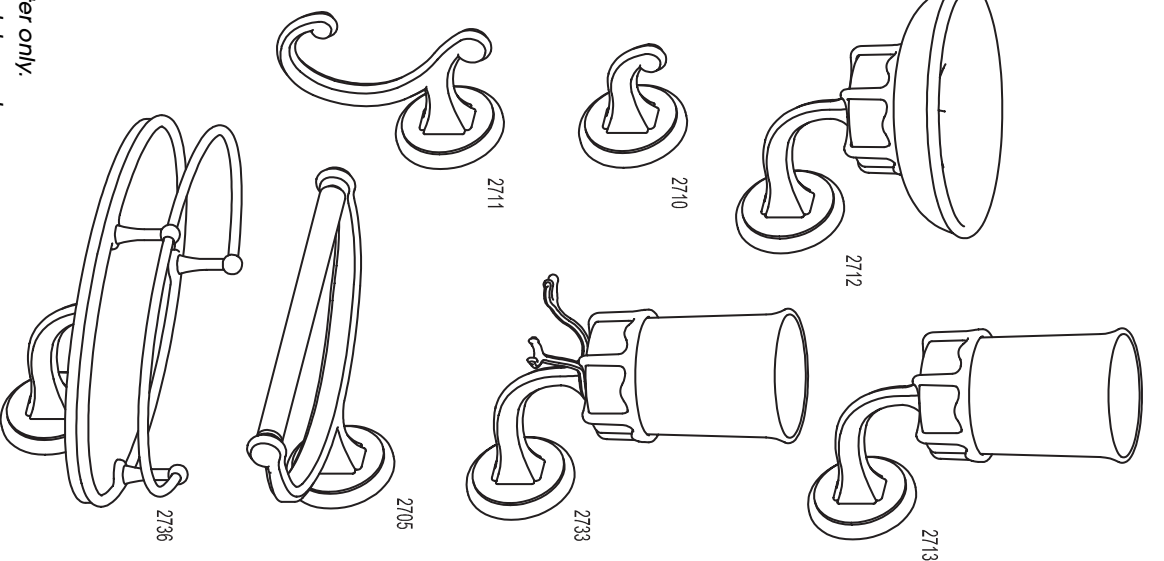

*Complement  
your purchase  
with these  
fine accessories  
also from  
GINGER®:*

- Towel Bars*
- Towel Rings*
- Toilet Tissue Holders*
- Hooks*
- Soap Dishes*
- Tumbler Holders*
- Toiletry Shelves*
- Grab Bars*
- Mirrors*
- Lights*
- Bud Vases*
- Hotel Shelves*
- Shower Curtain Rods*
- Soap & Bottle Baskets*
- Cabinet Hardware*

## Single Post Accessories

2712, 2710, 2711, 2713,  
2733, 2705, 2736

460-N Greenway Industrial Drive  
Fort Mill, SC 29708

[www.gingerco.com](http://www.gingerco.com)

1  
MARKS MADE IN STEP 1  
3/16" (Ø 5mm) IN DRYWALL  
1/4" (Ø 6mm) IN TILE