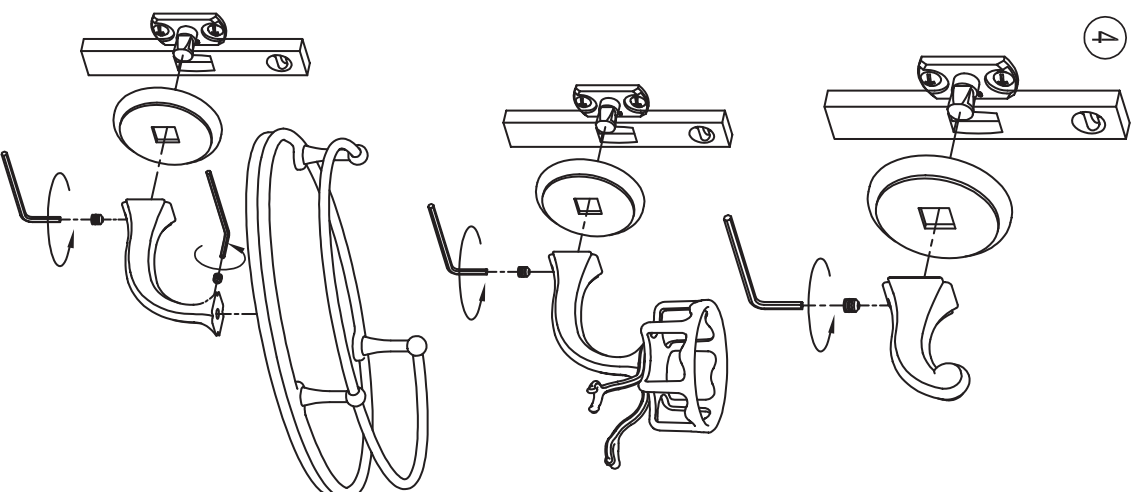

*Complement  
your purchase  
with these  
fine accessories  
also from  
GINGER®:*

- Towel Bars*
- Towel Rings*
- Toilet Tissue Holders*
- Hooks*
- Soap Dishes*
- Tumbler Holders*
- Toiletry Shelves*
- Grab Bars*
- Mirrors*
- Lights*
- Bud Vases*
- Hotel Shelves*
- Shower Curtain Rods*
- Soap & Bottle Baskets*
- Cabinet Hardware*

# Circe

INSTALLATION  
INSTRUCTIONS

for

## Single Post Accessories

2712, 2710, 2711, 2713,  
2733, 2705, 2736

460-N Greenway Industrial Drive  
Fort Mill, SC 29708

[www.gingerco.com](http://www.gingerco.com)

1  
MARKS MADE IN STEP 1  
3/16" (Ø 5mm) IN DRYWALL  
1/4" (Ø 6mm) IN TILE