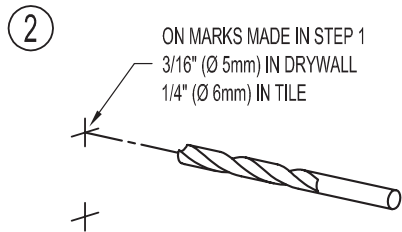

INSTALLATION INSTRUCTIONS

MODEL No: 2743/20
2743/24