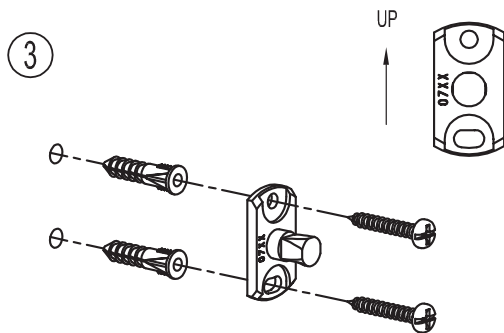

INSTALLATION INSTRUCTIONS

MODEL No: 2743/20
2743/24