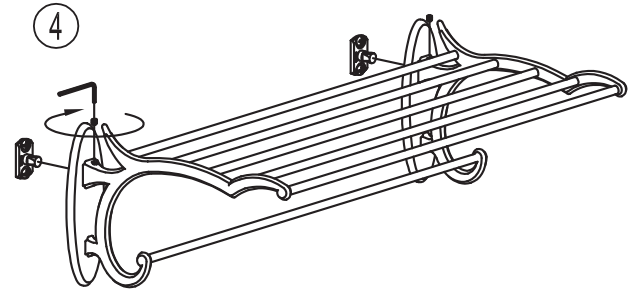

INSTALLATION INSTRUCTIONS

MODEL No: 2743/20
2743/24