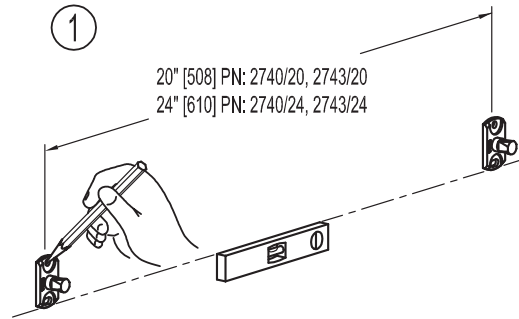

INSTALLATION INSTRUCTIONS

MODEL No: 2743/20
2743/24