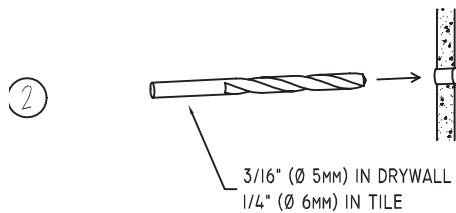

CANTERBURY-1508D
CHELSEA-1108D

INSTALLATION
INSTRUCTIONS

for
**DOUBLE
TOILET TISSUE
HOLDER**

*Complement
your purchase
with these
fine accessories
also from
GINGER®:*

*Towel Bars
Towel Rings
Toilet Tissue Holders
Hooks
Soap Dishes
Tumbler Holders
Toiletry Shelves
Grab Bars
Mirrors
Lights
Bud Vases
Hotel Shelves
Shower Curtain Rods
Soap & Bottle Baskets
Cabinet Hardware*

G U S A

460-N Greenway Industrial Drive
Fort Mill, SC 29708

GINGER DOUBLE TOILET TISSUE HOLDER

CARE OF FINE BRASS

The finish is protected with a clear, durable, baked-on enamel. To clean, use warm soapy water, and dry with a soft cloth. Occasional paste waxing is also recommended. NEVER use brass polish, abrasives or abrasive wax.