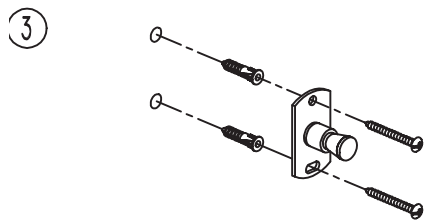

CANTERBURY-1508D
CHELSEA-1108D

INSTALLATION
INSTRUCTIONS

for
**DOUBLE
TOILET TISSUE
HOLDER**

*Complement
your purchase
with these
fine accessories
also from
GINGER®:*

*Towel Bars
Towel Rings
Toilet Tissue Holders
Hooks
Soap Dishes
Tumbler Holders
Toiletry Shelves
Grab Bars
Mirrors
Lights
Bud Vases
Hotel Shelves
Shower Curtain Rods
Soap & Bottle Baskets
Cabinet Hardware*

G U S A

460-N Greenway Industrial Drive
Fort Mill, SC 29708

GINGER DOUBLE TOILET TISSUE HOLDER

CARE OF FINE BRASS

The finish is protected with a clear, durable, baked-on enamel. To clean, use warm soapy water, and dry with a soft cloth. Occasional paste waxing is also recommended. NEVER use brass polish, abrasives or abrasive wax.