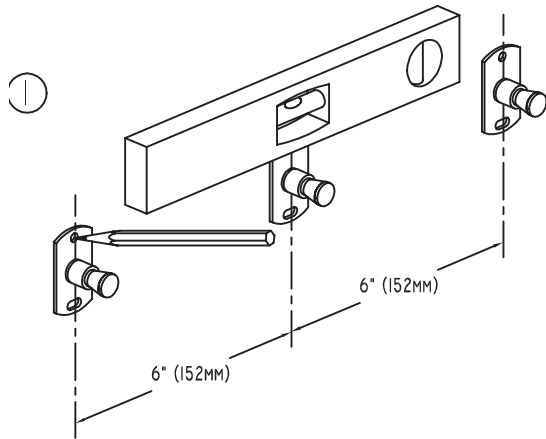

CANTERBURY-1508D
CHELSEA-1108D

INSTALLATION
INSTRUCTIONS

for
**DOUBLE
TOILET TISSUE
HOLDER**

*Complement
your purchase
with these
fine accessories
also from
GINGER®:*

*Towel Bars
Towel Rings
Toilet Tissue Holders
Hooks
Soap Dishes
Tumbler Holders
Toiletry Shelves
Grab Bars
Mirrors
Lights
Bud Vases
Hotel Shelves
Shower Curtain Rods
Soap & Bottle Baskets
Cabinet Hardware*

G U S A

460-N Greenway Industrial Drive
Fort Mill, SC 29708

GINGER DOUBLE TOILET TISSUE HOLDER

CARE OF FINE BRASS

The finish is protected with a clear, durable, baked-on enamel. To clean, use warm soapy water, and dry with a soft cloth. Occasional paste waxing is also recommended. NEVER use brass polish, abrasives or abrasive wax.