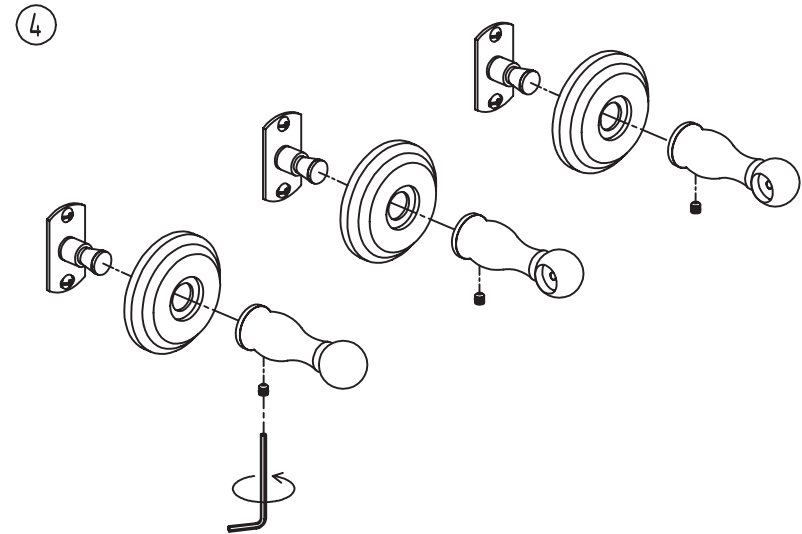

CANTERBURY-1508D
CHELSEA-1108D

INSTALLATION
INSTRUCTIONS

for
**DOUBLE
TOILET TISSUE
HOLDER**

*Complement
your purchase
with these
fine accessories
also from
GINGER®:*

*Towel Bars
Towel Rings
Toilet Tissue Holders
Hooks
Soap Dishes
Tumbler Holders
Toiletry Shelves
Grab Bars
Mirrors
Lights
Bud Vases
Hotel Shelves
Shower Curtain Rods
Soap & Bottle Baskets
Cabinet Hardware*

G U S A

460-N Greenway Industrial Drive
Fort Mill, SC 29708

GINGER DOUBLE TOILET TISSUE HOLDER

CARE OF FINE BRASS

The finish is protected with a clear, durable, baked-on enamel. To clean, use warm soapy water, and dry with a soft cloth. Occasional paste waxing is also recommended. NEVER use brass polish, abrasives or abrasive wax.