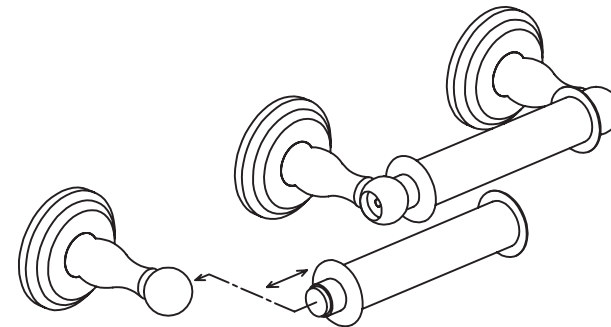

CANTERBURY-1508D
CHELSEA-1108D

INSTALLATION
INSTRUCTIONS

for
**DOUBLE
TOILET TISSUE
HOLDER**

*Complement
your purchase
with these
fine accessories
also from
GINGER®:*

*Towel Bars
Towel Rings
Toilet Tissue Holders
Hooks
Soap Dishes
Tumbler Holders
Toiletry Shelves
Grab Bars
Mirrors
Lights
Bud Vases
Hotel Shelves
Shower Curtain Rods
Soap & Bottle Baskets
Cabinet Hardware*

G U S A

460-N Greenway Industrial Drive
Fort Mill, SC 29708

GINGER DOUBLE TOILET TISSUE HOLDER

CARE OF FINE BRASS

The finish is protected with a clear, durable, baked-on enamel. To clean, use warm soapy water, and dry with a soft cloth. Occasional paste waxing is also recommended. NEVER use brass polish, abrasives or abrasive wax.