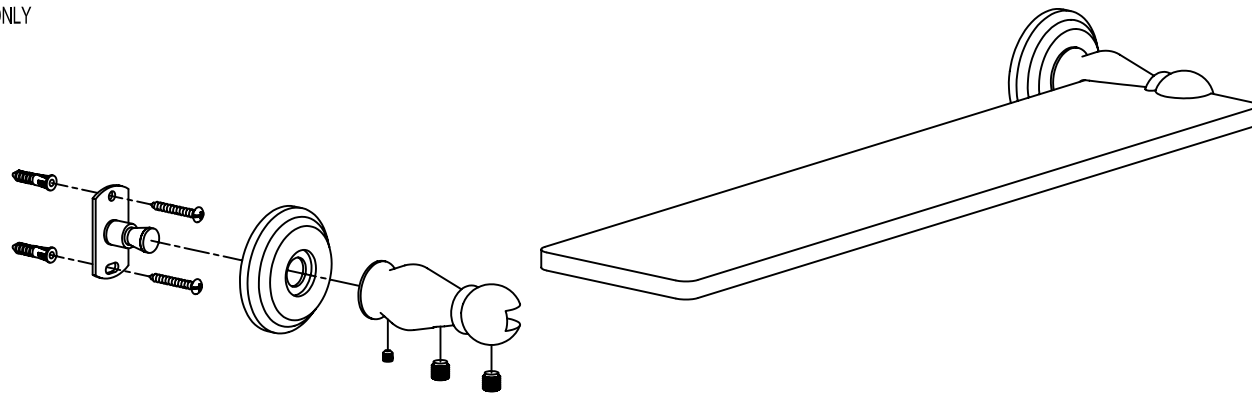

1118B
BRACKET ONLY

CHELSEA TOILETRY SHELVES

LENGTH	PART NO.
18"	1118T/18
24"	1118T/24

FINISHES: 3-POL.BRASS, 10B-OIL RUB BRONZE, 14-POL.NICKEL, 15-SATIN NICKEL, 15A-ANTIQUÉ NICKEL, 26-POL.CHROME, 26/3-COMBO		
MATERIAL: FORGED BRASS ROSETTE, BRASS POST, TEMPERED GLASS, PLATED STEEL HARDWARE		
PART NO. 1118T/18 - 1118T/24		WEIGHT: 4 LBS. 5 OZ. [2 KG.]
TOILETRY SHELF		DWG.NO.
DATE: 25.OCT.02	REV.	SCALE 3:8
CHELSEA		PD-1118