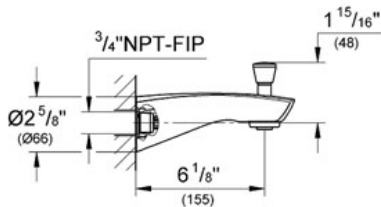

Product Description:
 Bath spout with diverter 6"

Standard Specification:

- GROHE StarLight® finish
- Wall mount
- 3/4" connection thread
- Projection 6 1/8"
- For color matching caps to replace the standard white caps (see item 45 953)