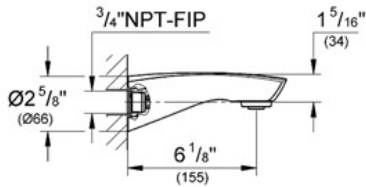

Product Description:
Tub Spout
Bath Spout 6"

Standard Specification:

- GROHE StarLight® finish
- Wall mount
- 3/4" connection thread
- Projection 6 1/8"

Applicable Codes & Standards:

- Energy Policy Act of 1992
- ASME A112.18.1/CSA B125.1