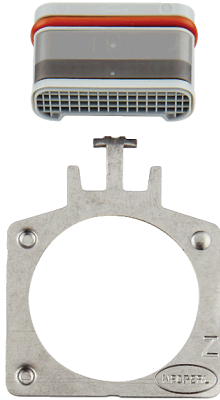

Flow control

MODEL # 13220

Pure Freude an Wasser

GROHE America, Inc | 200 North Gary Avenue, Suite G, Roselle, IL 60172
Phone: +1 (800) 444-7643 | Fax: +1 (800) 225-2778 | us-customerservice@grohe.com

Product Description:
Flow control

Standard Specification:

- Suitable for Concetto

Color:

- 13220 000 chrome