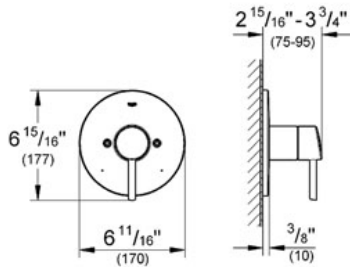

CONCETTO
Pressure Balance Valve Trimset
MODEL # 19457

Pure Freude an Wasser

GROHE America, Inc | 200 North Gary Avenue, Suite G, Roselle, IL 60172
Phone: +1 (800) 444-7643 | Fax: +1 (800) 225-2778 | us-customerservice@grohe.com

ADA

Product Description:
Pressure Balance Valve Trimset

Standard Specification:

- Without concealed body
- For use with Grohsafe Rough-In Valve 35 015
- Escutcheon with wall sealing

Applicable Codes & Standards: