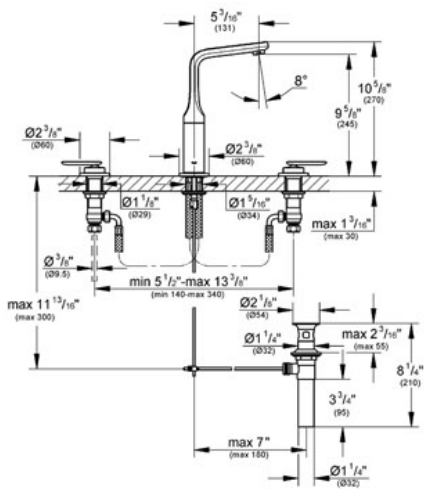

VERIS  
 Three-hole basin mixer 1/2"  
 M-Size  
 MODEL # 20182

Pure Freude an Wasser

GROHE America, Inc | 200 North Gary Avenue, Suite G, Roselle, IL 60172  
 Phone: +1 (800) 444-7643 | Fax: +1 (800) 225-2778 | us-customerservice@grohe.com

**Product Description:**  
 Three-hole basin mixer 1/2"  
 M-Size

**Standard Specification:**

- GROHE StarLight® finish
- SpeedClean flow control
- 3/4" ceramic cartridges (90° turn)
- Pressure resistant flexible connection hoses (between spout and side valves)
- Swivel Spout
- Stop limiter
- 1 1/4" pop-up waste set
- Union nut with 7/16" drilling
- Max Flow Rate 1.5 gpm (5.7 L/min)

**Applicable Codes & Standards:**

- Energy Policy Act of 1992
- NSF 61
- ASME A112.18.1/CSA B125.1
- US Federal and State material regulations
- EPA WaterSense®
- ICC/ANSI A117.1

**Color:**

- 20182 000 chrome
- 20182 KS0 velvet black
- 20182 LS0 moon white