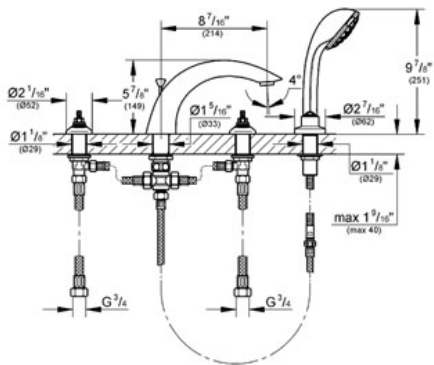

Four-hole bath combination 1/2"

MODEL # 25072

Pure Freude an Wasser

GROHE America, Inc | 200 North Gary Avenue, Suite G, Roselle, IL 60172
 Phone: +1 (800) 444-7643 | Fax: +1 (800) 225-2778 | us-customerservice@grohe.com

Product Description:
 Four-hole bath combination 1/2"

Standard Specification:

- GROHE SilkMove®
- GROHE StarLight® finish
- GROHE DreamSpray® perfect flow
- 10" bath tub spout
- 1/2" valves
- Handshower
- Pressure resistant flexible connection hoses (between spout and side valves)
- 8 7/16" Diverter Spout reach
- 4 1/8" Aerator height
- Less handles – order (18 083) or (18 084) (sold separately)

Applicable Codes & Standards:

- Energy Policy Act of 1992
- ASME A112.18.1/CSA B125.1

Color:

- 25072
- 25072 EN0 Brushed Nickel