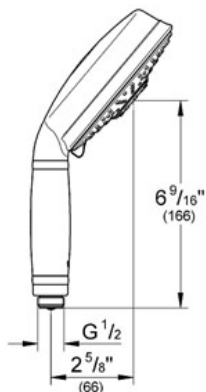

Product Description:
 Hand shower 3 sprays

Standard Specification:

- GROHE StarLight® finish
- SpeedClean anti-lime system
- 3 adjustable sprays Rain / Jet / Pure
- 1/2" Connection thread
- GROHE EcoJoy® 2.4 g flow limiter
- Universal mounting system (fits all standard shower hoses)
- Max Flow Rate 2.5 gpm at 80 psi (9.5 L/min)

Applicable Codes & Standards:

- Energy Policy Act of 1992
- ASME A112.18.1/CSA B125.1

Color:

- 27129 000 chrome
- 27129 BE0 Sterling inf
- 27129 EN0 Brushed Nickel