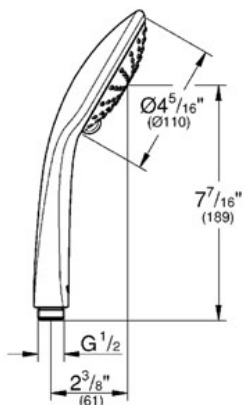

Product Description:

Hand shower 2 sprays

Standard Specification:

- GROHE StarLight® finish
 - GROHE DreamSpray® perfect spray pattern
 - GROHE EcoJoy® technology for less water and perfect flow
 - GROHE SprayDimmer (flow rate reduction)
 - SpeedClean anti-lime system
 - Inner WaterGuide for a longer life
- Rain, SmartRain
- Suitable for instantaneous heater
 - Universal mounting system (fits all standard shower hoses)
 - Max Flow Rate 2.5 gpm at 80 psi (9.5 L/min)

Applicable Codes & Standards:

- Energy Policy Act of 1992
- ASME A112.18.1/CSA B125.1

Color:

- 27238 000 chrome
- 27238 EN0 Brushed Nickel