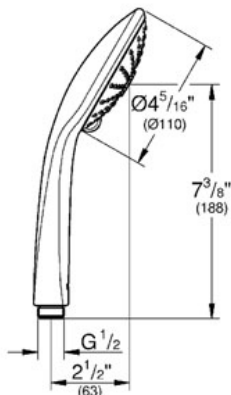

Product Description:

Hand shower 3 sprays

Standard Specification:

- GROHE StarLight® finish
- GROHE DreamSpray® perfect spray pattern
- GROHE SprayDimmer (flow rate reduction)
- GROHE EcoJoy® technology for less water and perfect flow
- SpeedClean anti-lime system
- Inner WaterGuide for a longer life
- Suitable for instantaneous heater
- Universal mounting system (fits all standard shower hoses)
- 3 Adjustable sprays: Rain, Massage & Eco
- Max FLow Rate 2.5 gpm

Applicable Codes & Standards:

- Energy Policy Act of 1992
- ASME A112.18.1/CSA B125.1

Color:

- 27239 000 chrome
- 27239 EN0 Brushed Nickel