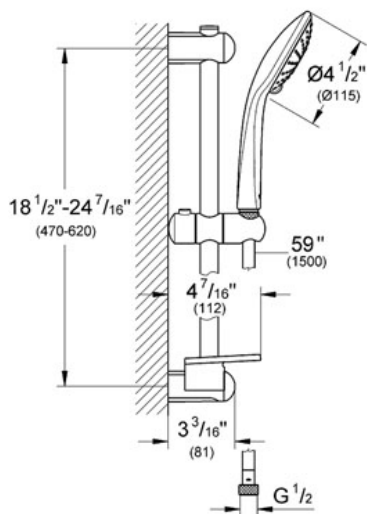

Product Description: Shower Set

Standard Specification:

- GROHE StarLight® finish
- GROHE DreamSpray® perfect spray pattern
- GROHE SprayDimmer (flow rate reduction)
- GROHE EasyReach™ tray (27 596 000)
- GROHE EcoJoy® technology for less water and perfect flow
- SpeedClean anti-lime system

Consisting of:

- Massage hand shower (27 239 000)
- 24" shower bar (27 499 000)
- 59" Silverflex shower hose (28 364)
- Inner WaterGuide for a longer life
- Twistfree to prevent hose from twisting
- Max Flow Rate 2.5 gpm at 80 psi (9.5 L/min)

Applicable Codes & Standards:

- Energy Policy Act of 1992
- ASME A112.18.1/CSA B125.1

Color:

- 27243 001 chrome