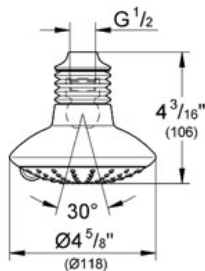

Product Description:
Shower Head 2 sprays

Standard Specification:

- GROHE DreamSpray® perfect spray pattern
- GROHE SprayDimmer (flow rate reduction)
- GROHE StarLight® finish
- SpeedClean anti-lime system

Rain, SmartRain

- Max FLow Rate 2.5 gpm
- Bellows
- 1/2" Connection thread
- Suitable for instantaneous heater
- Max Flow Rate 2.5 gpm at 80 psi (9.5 L/min)

Applicable Codes & Standards:

- Energy Policy Act of 1992
- ASME A112.18.1/CSA B125.1