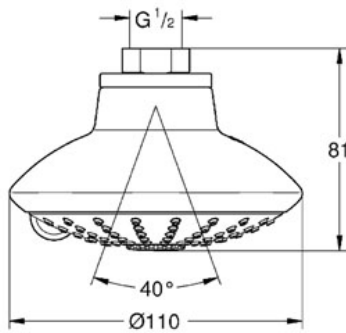

EUPHORIA 110 MASSAGE

Head shower 3 sprays

MODEL # 27247

Pure Freude an Wasser

GROHE

GROHE America, Inc | 200 North Gary Avenue, Suite G, Roselle, IL 60172
Phone: +1 (800) 444-7643 | Fax: +1 (800) 225-2778 | us-customerservice@grohe.com

Product Description:

Head shower 3 sprays

Standard Specification:

- GROHE DreamSpray® perfect flow
- GROHE StarLight® finish
  Rain, SmartRain®, Massage
- 1/2" Connection thread
- Max FLOW Rate 2.5 gpm
- SpeedClean anti-lime system

Color:

- ☐ 27247 000 chrome
- ☐ 27247 001 chrome
- ☐ 27247 EN0 Brushed Nickel
- ☐ 27247 EN1 Brushed Nickel inf