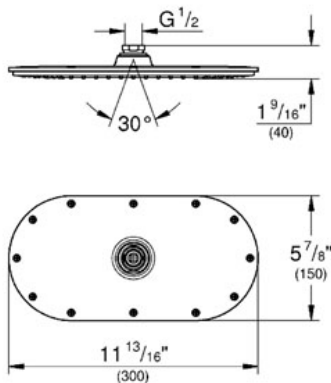

GROHE America, Inc | 200 North Gary Avenue, Suite G, Roselle, IL 60172
Phone: +1 (800) 444-7643 | Fax: +1 (800) 225-2778 | us-customerservice@grohe.com