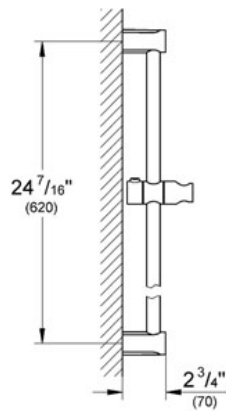

NEW TEMPESTA
COSMOPOLITAN
24" Shower Bar

MODEL # 27521

Pure Freude an Wasser

GROHE

GROHE America, Inc | 200 North Gary Avenue, Suite G, Roselle, IL 60172
Phone: +1 (800) 444-7643 | Fax: +1 (800) 225-2778 | us-customerservice@grohe.com

Product Description:
24" Shower Bar

Standard Specification:

- GROHE StarLight® finish
- With wall brackets, glider and swivel holder

Applicable Codes & Standards:

- Energy Policy Act of 1992
- ASME A112.18.1/CSA B125.1

Color:

- 27521 000 chrome
- 27521 EN0 Brushed Nickel