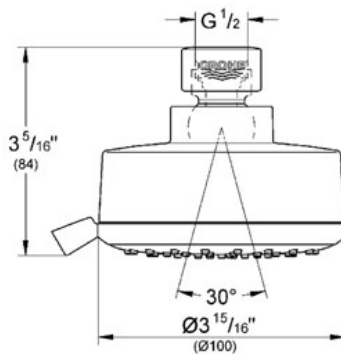

Product Description:
Head shower 4 sprays

Standard Specification:

- GROHE StarLight® finish
- GROHE DreamSpray® perfect spray pattern Ø 4"
- GROHE EcoJoy® technology for less water and perfect flow
- 1/2" Connection thread
- SpeedClean anti-lime system
- Inner WaterGuide for a longer life
- Suitable for instantaneous heater
- GROHE Rain O2, Rain, • Rotating ball joint ± 15°
- Min. recommended pressure 15 psi
- Max Flow Rate 2.5 gpm (9.5 L/min)

Applicable Codes & Standards:

- Energy Policy Act of 1992
- ASME A112.18.1/CSA B125.1

Color:

- 27591 000 chrome
- 27591 EN0 Brushed Nickel